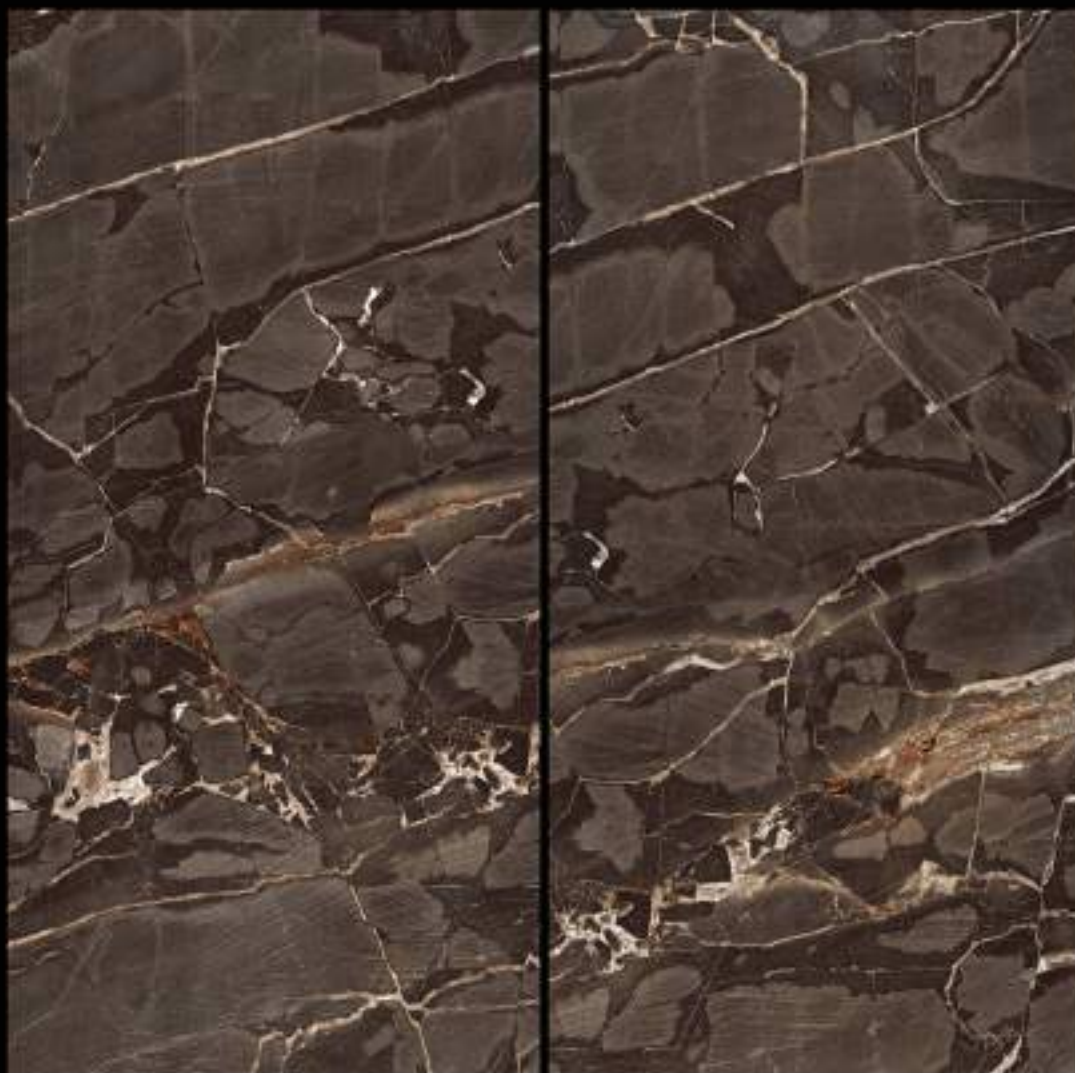

800x1600mm

MARMOR BLACK

MARMOR BLACK