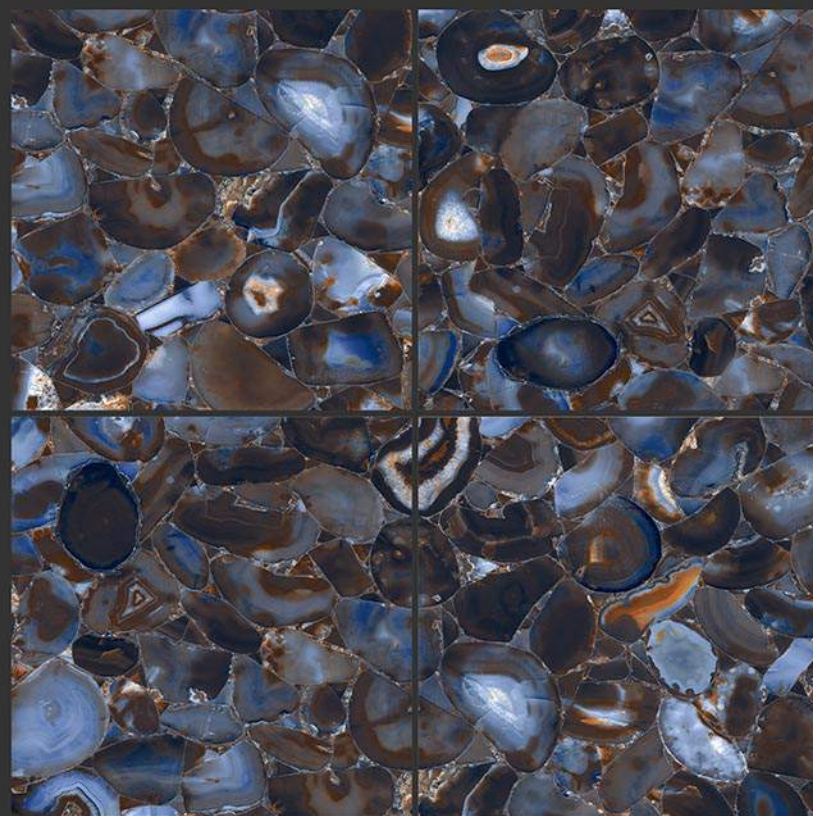

HIGH GLOSS FINISH

**PGVT
800x800MM**

AGATE CHOCO

HIGH GLOSS FINISH

**PGVT
800x800MM**

AGATE VIOLET

HIGH GLOSS FINISH

**PGVT
800x800MM**