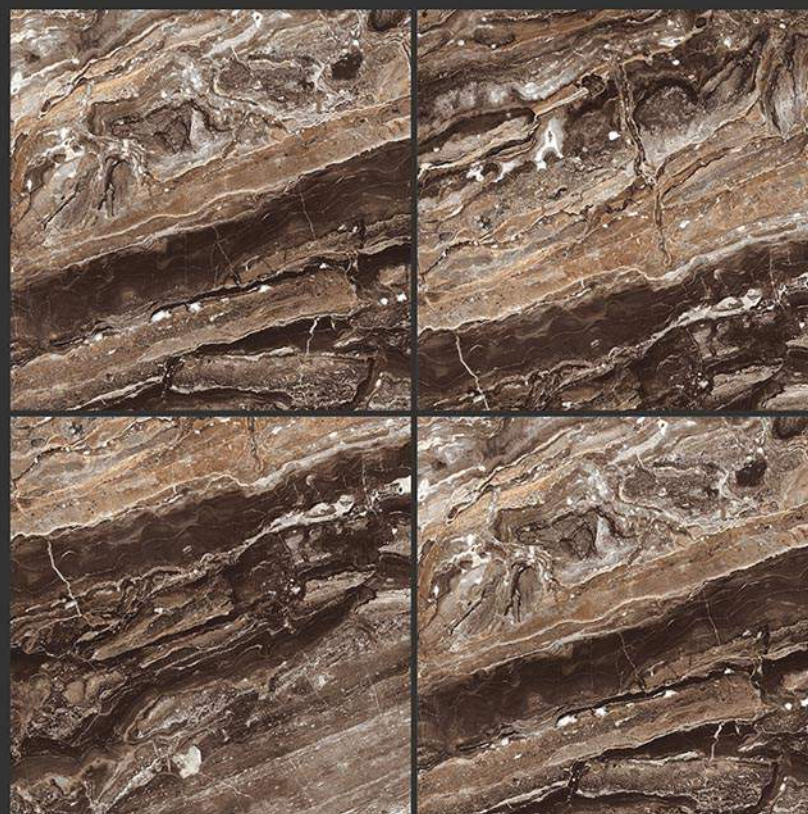

HIGH GLOSS FINISH

**PGVT
800x800MM**

OPERA BROWN

HIGH GLOSS FINISH

**PGVT
800x800MM**

OPERA CHOCO

HIGH GLOSS FINISH

**PGVT
800x800MM**