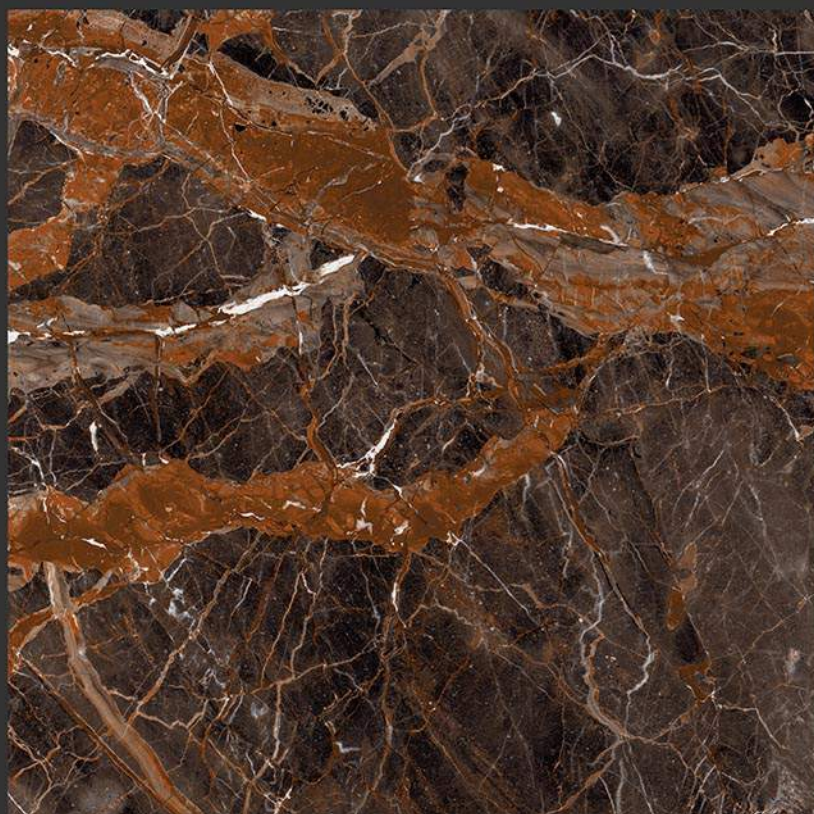

**PGVT
800x800MM**

800x800

HIGH GLOSS FINISH

BLCK PORTARO

HIGH GLOSS FINISH

**PGVT
800x800MM**

ESTRADA

HIGH GLOSS FINISH