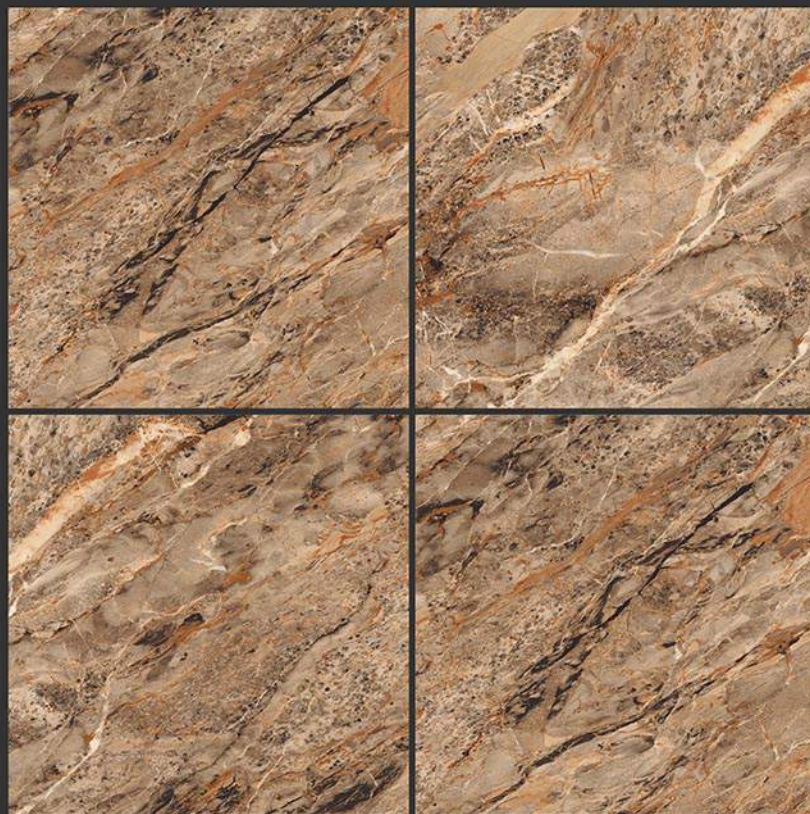

HIGH GLOSS FINISH

**PGVT
800x800MM**

OPERA BROWN

HIGH GLOSS FINISH

**PGVT
800x800MM**

OPERA CHOCO

HIGH GLOSS FINISH

**PGVT
800x800MM**