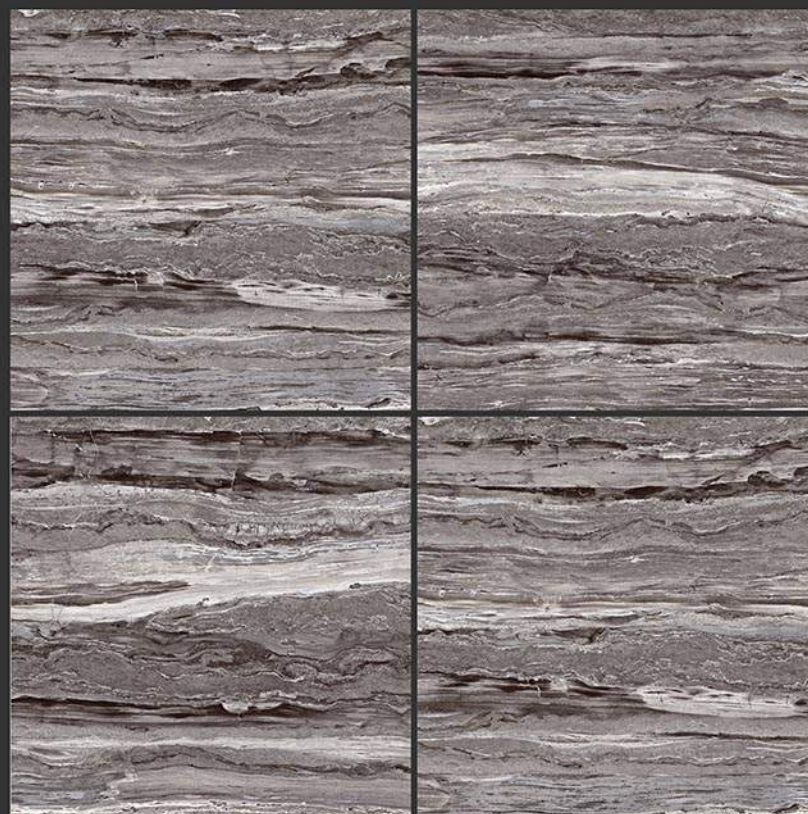

HIGH GLOSS FINISH

PGVT
800x800MM

BHURA BROWN

ESCORIAL CEMENTO

HIGH GLOSS FINISH

**PGVT
800x800MM**

800x800

RUSTIC FINISH