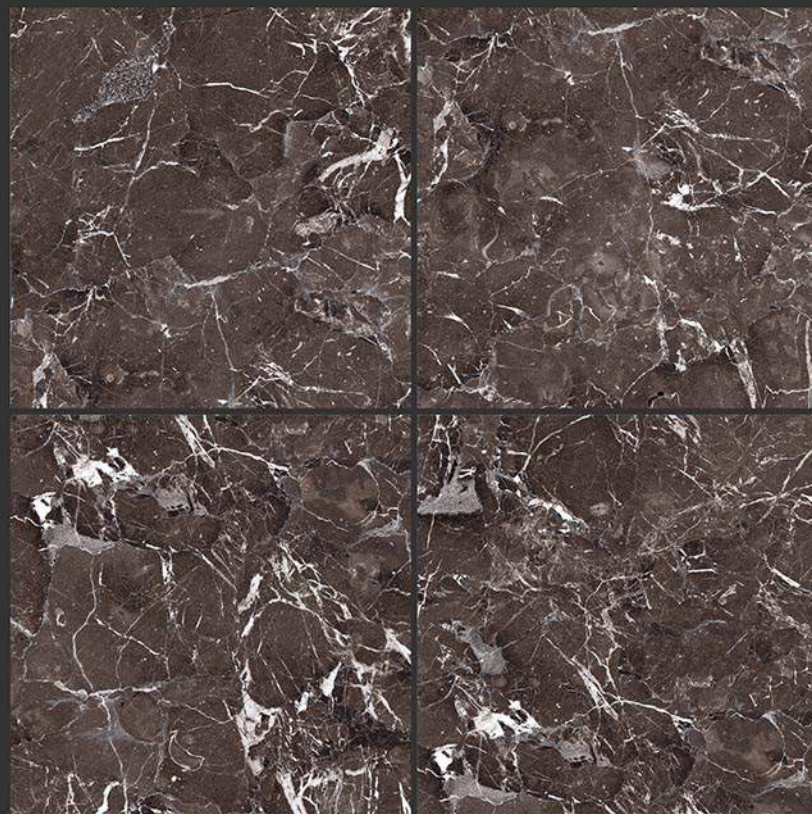

HIGH GLOSS FINISH

**PGVT
800x800MM**

EMPERADOR OSCURO

HIGH GLOSS FINISH

**PGVT
800x800MM**

MARMOL COFFE

HIGH GLOSS FINISH

**PGVT
800x800MM**