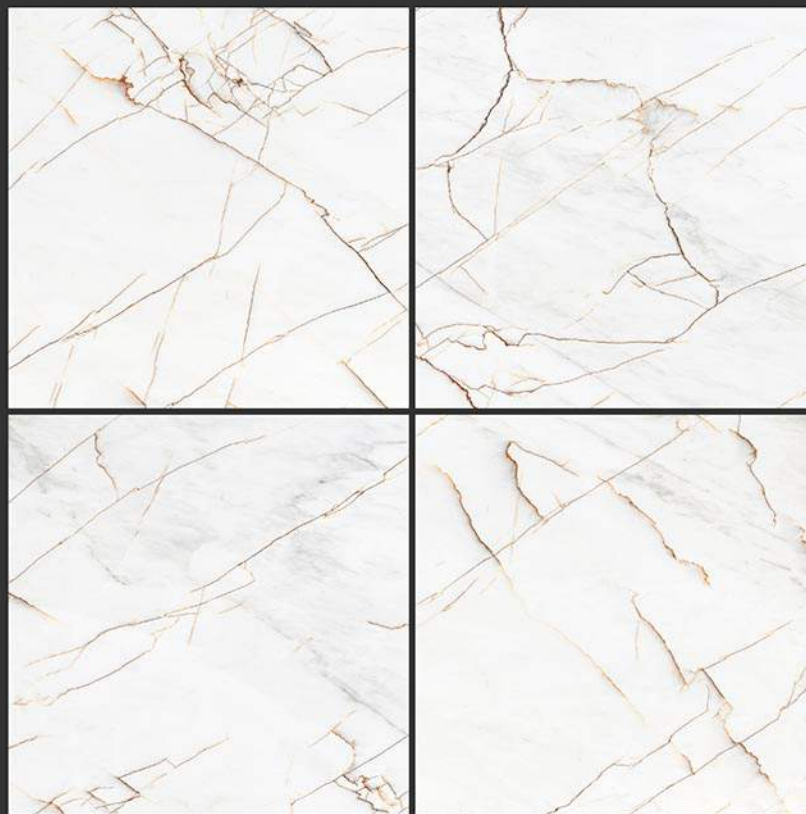

GLOSSY FINISH

**PGVT
800x800MM**

GLOSSY FINISH

**PGVT
800x800MM**