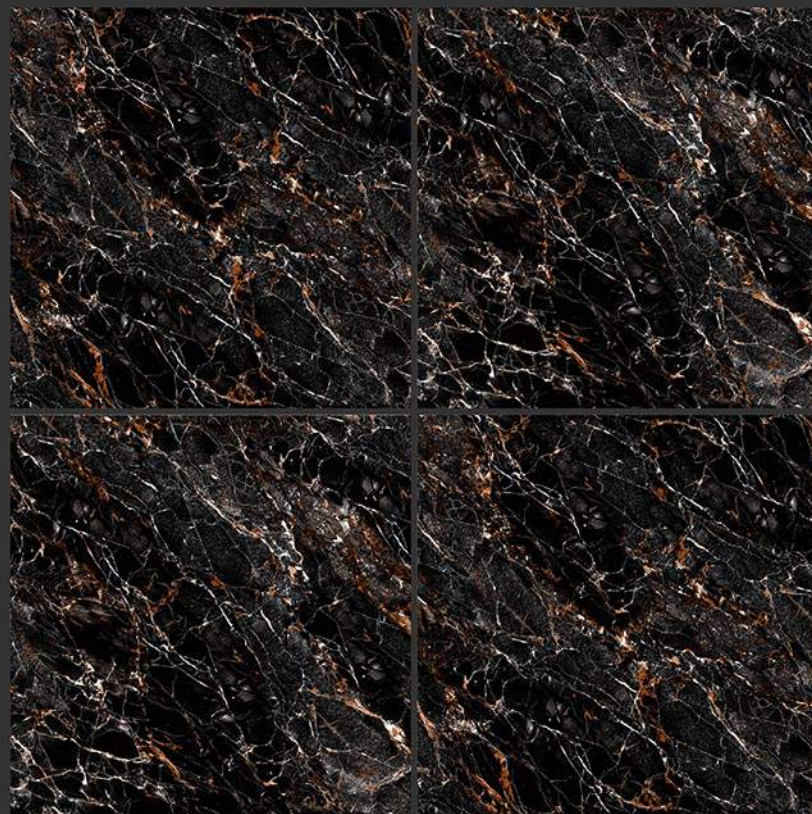

**PGVT
800x800MM**

PIETRA VIOLET

HIGH GLOSS FINISH

**PGVT
800x800MM**

COSMIC BLACK

HIGH GLOSS FINISH

**PGVT
800x800MM**

COSMIC GRISS