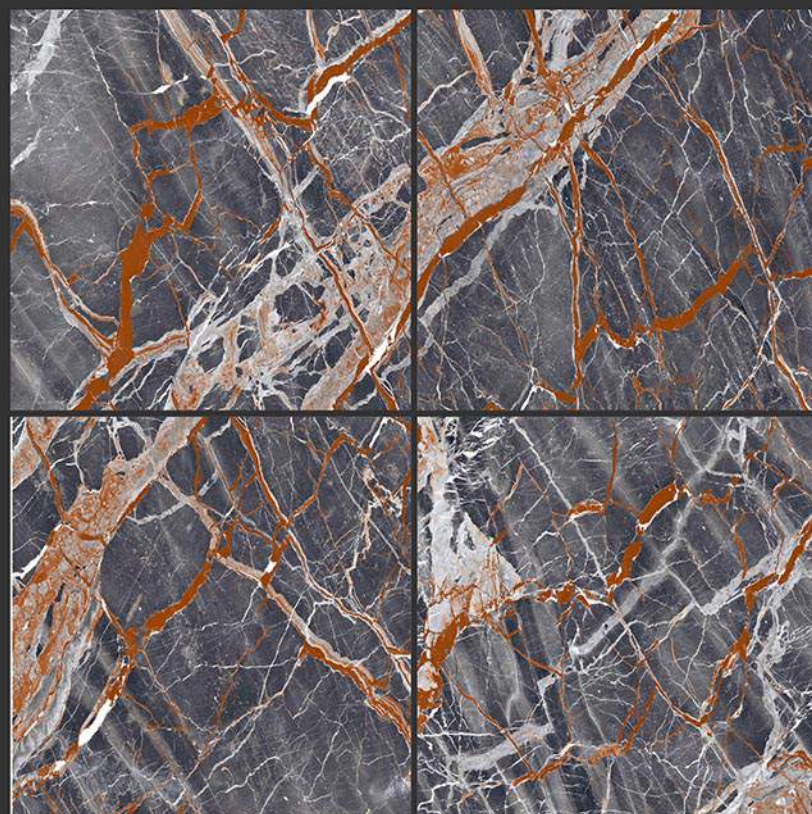

HIGH GLOSS FINISH

**PGVT
800x800MM**

EMPERADOR OSCURO

HIGH GLOSS FINISH

**PGVT
800x800MM**

MARMOL COFFE

HIGH GLOSS FINISH

**PGVT
800x800MM**