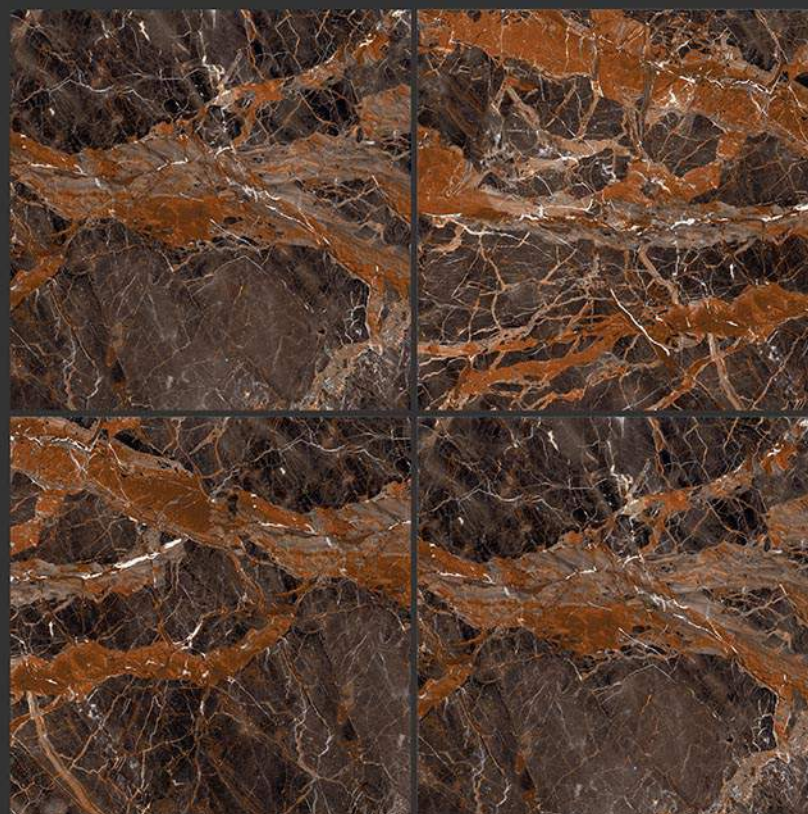

HIGH GLOSS FINISH

**PGVT
800x800MM**