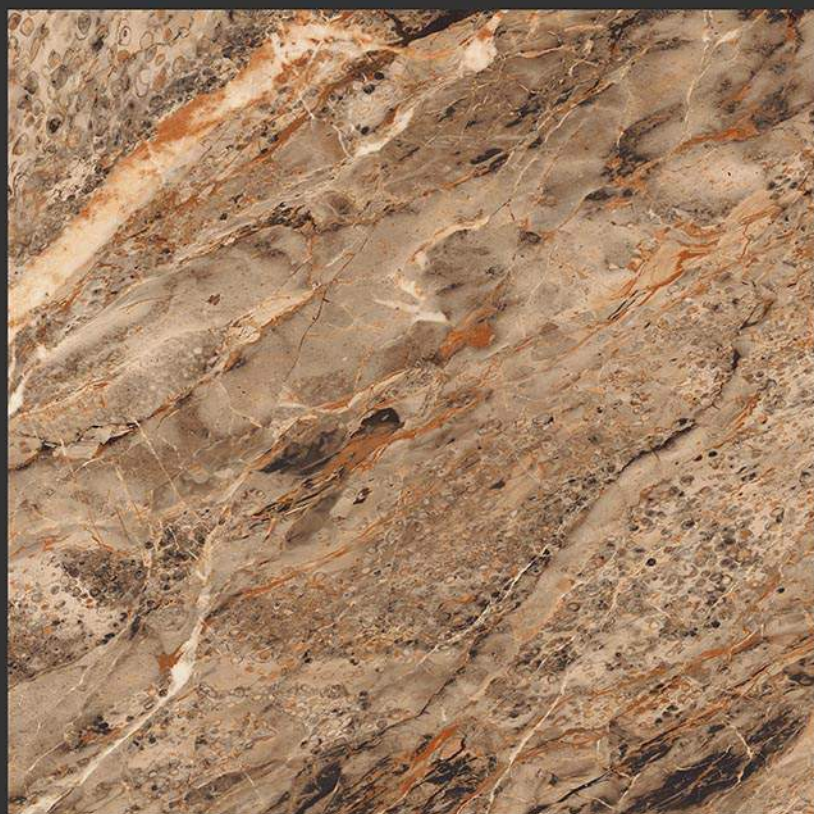

OPERA BROWN