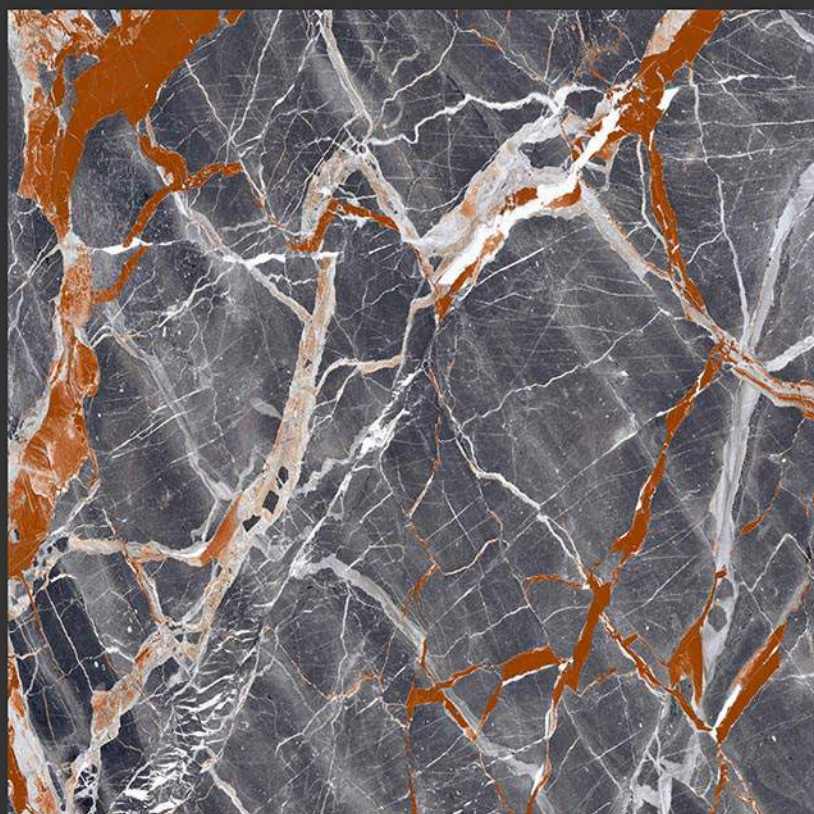

EMPERADOR OSCURO