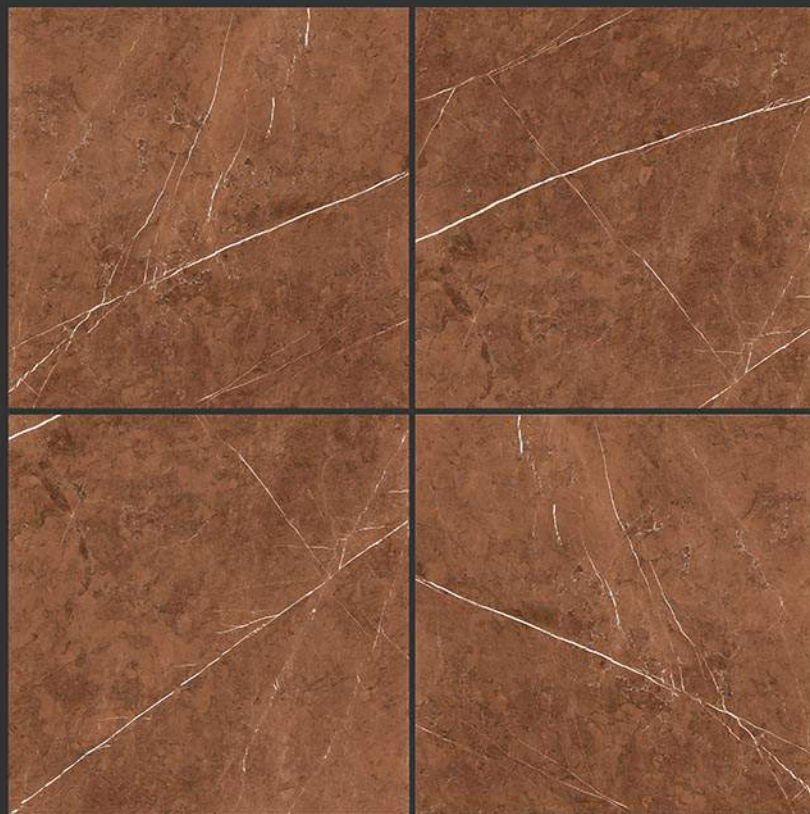

HIGH GLOSS FINISH

**PGVT
800x800MM**