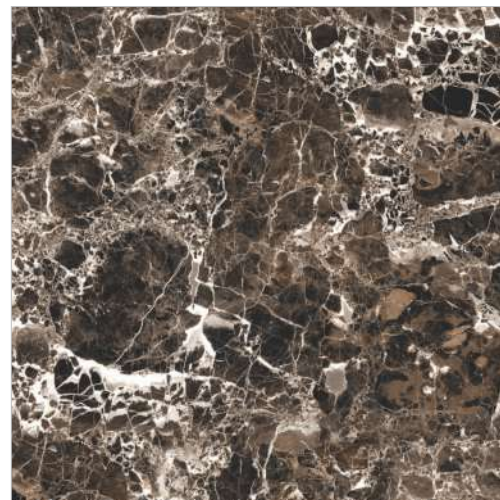

EMRADOR COFFEE