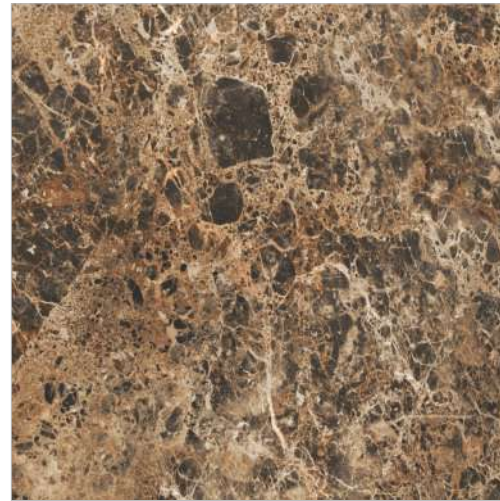

SPIDER GOLD