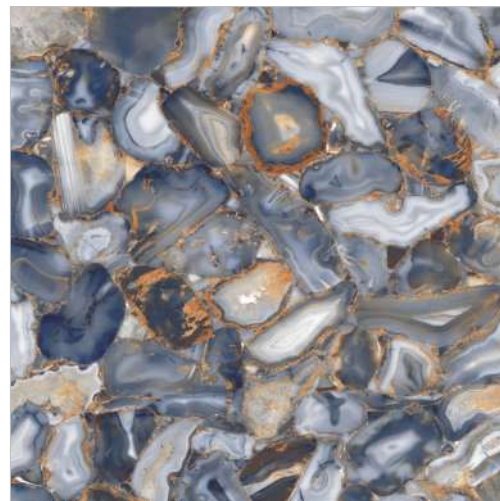

ROBIN NERRO

SWEDEN

600x600mm

GLAZED VITRIFIED TILES

Finish
HIGH GLOSSY

SPIDER AZZULE

SPIDER GOLD

STONY AZZULE