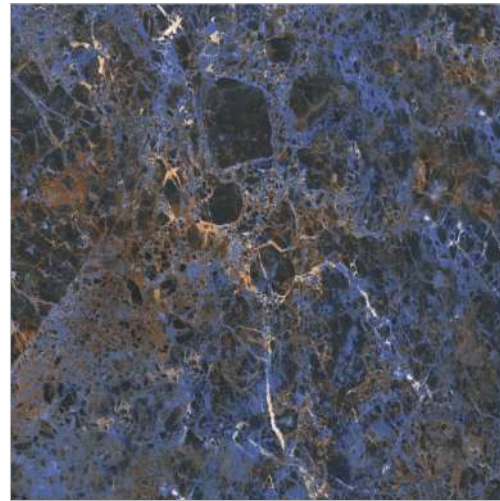

ROBIN NERRO

SWEDEN

600x600mm

GLAZED VITRIFIED TILES

Finish
HIGH GLOSSY

SPIDER AZZULE

SPIDER GOLD

STONY AZZULE