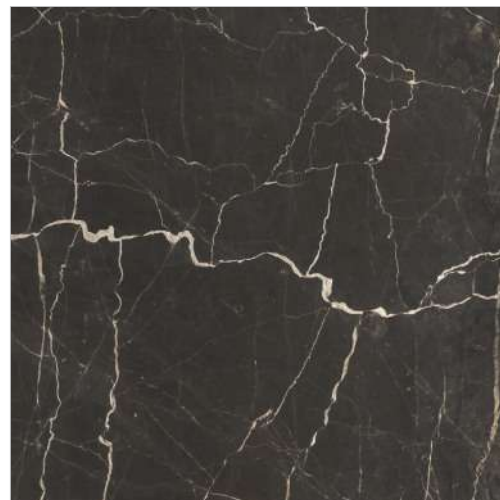

VEGAS BLUE

COSTA BROWN

EMRADOR COFFEE

600x600mm

GLAZED VITRIFIED TILES

ACER BLACK

ACER BROWN

BENTA WHITE