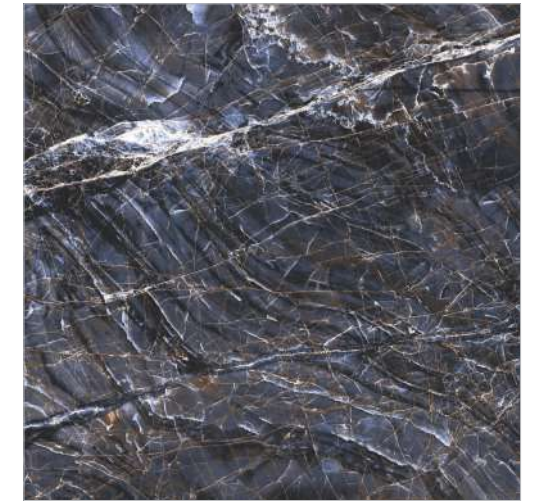

Finish
HIGH GLOSSY

600x600mm

GLAZED VITRIFIED TILES