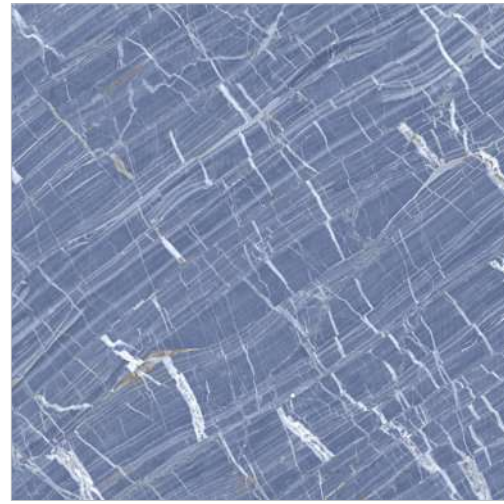

600x600mm

GLAZED VITRIFIED TILES

Finish Glossy