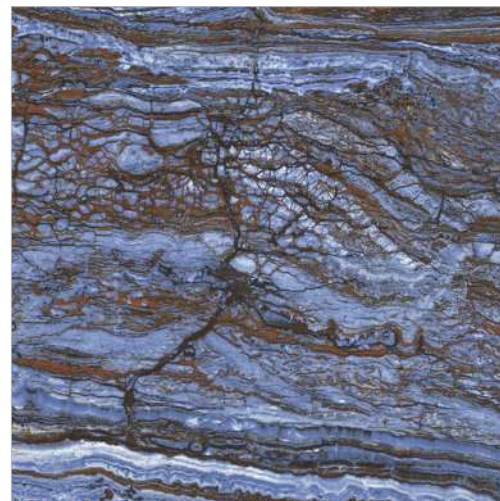

ROBIN NERRO

SWEDEN

600x600mm

GLAZED VITRIFIED TILES

Finish
HIGH GLOSSY

SPIDER AZZULE

SPIDER GOLD

STONY AZZULE