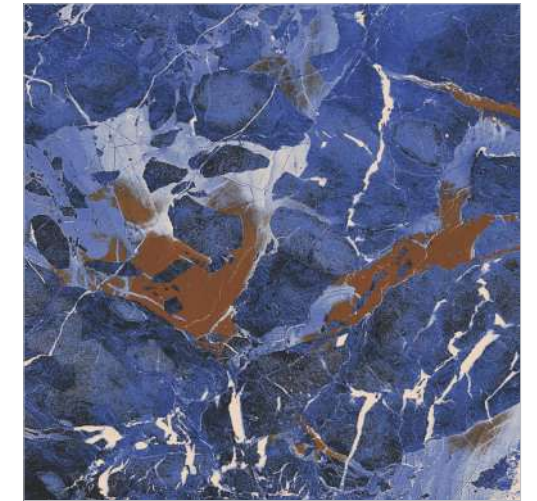

Finish
HIGH GLOSSY

600x600mm

GLAZED VITRIFIED TILES