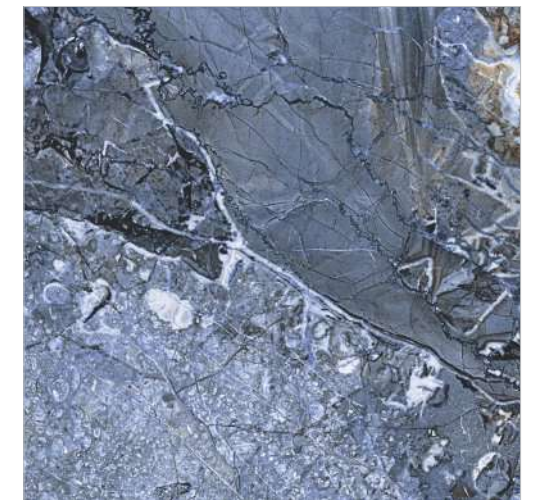

Finish
HIGH GLOSSY

600x600mm

GLAZED VITRIFIED TILES

RAW BROWN