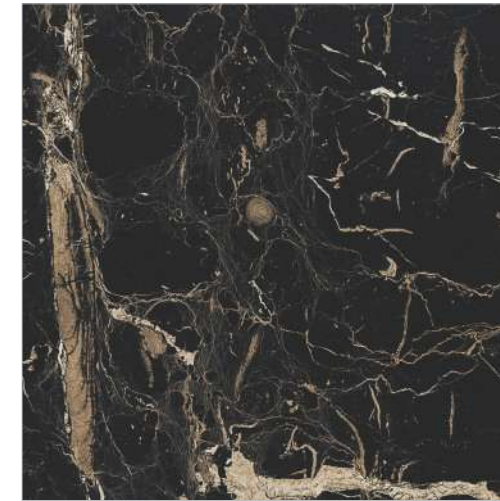

JORDAN LAVNDER

Finish
HIGH GLOSSY

600x600mm

GLAZED VITRIFIED TILES

MIDNIGHT

MONACO

OMEGA

RAW BROWN