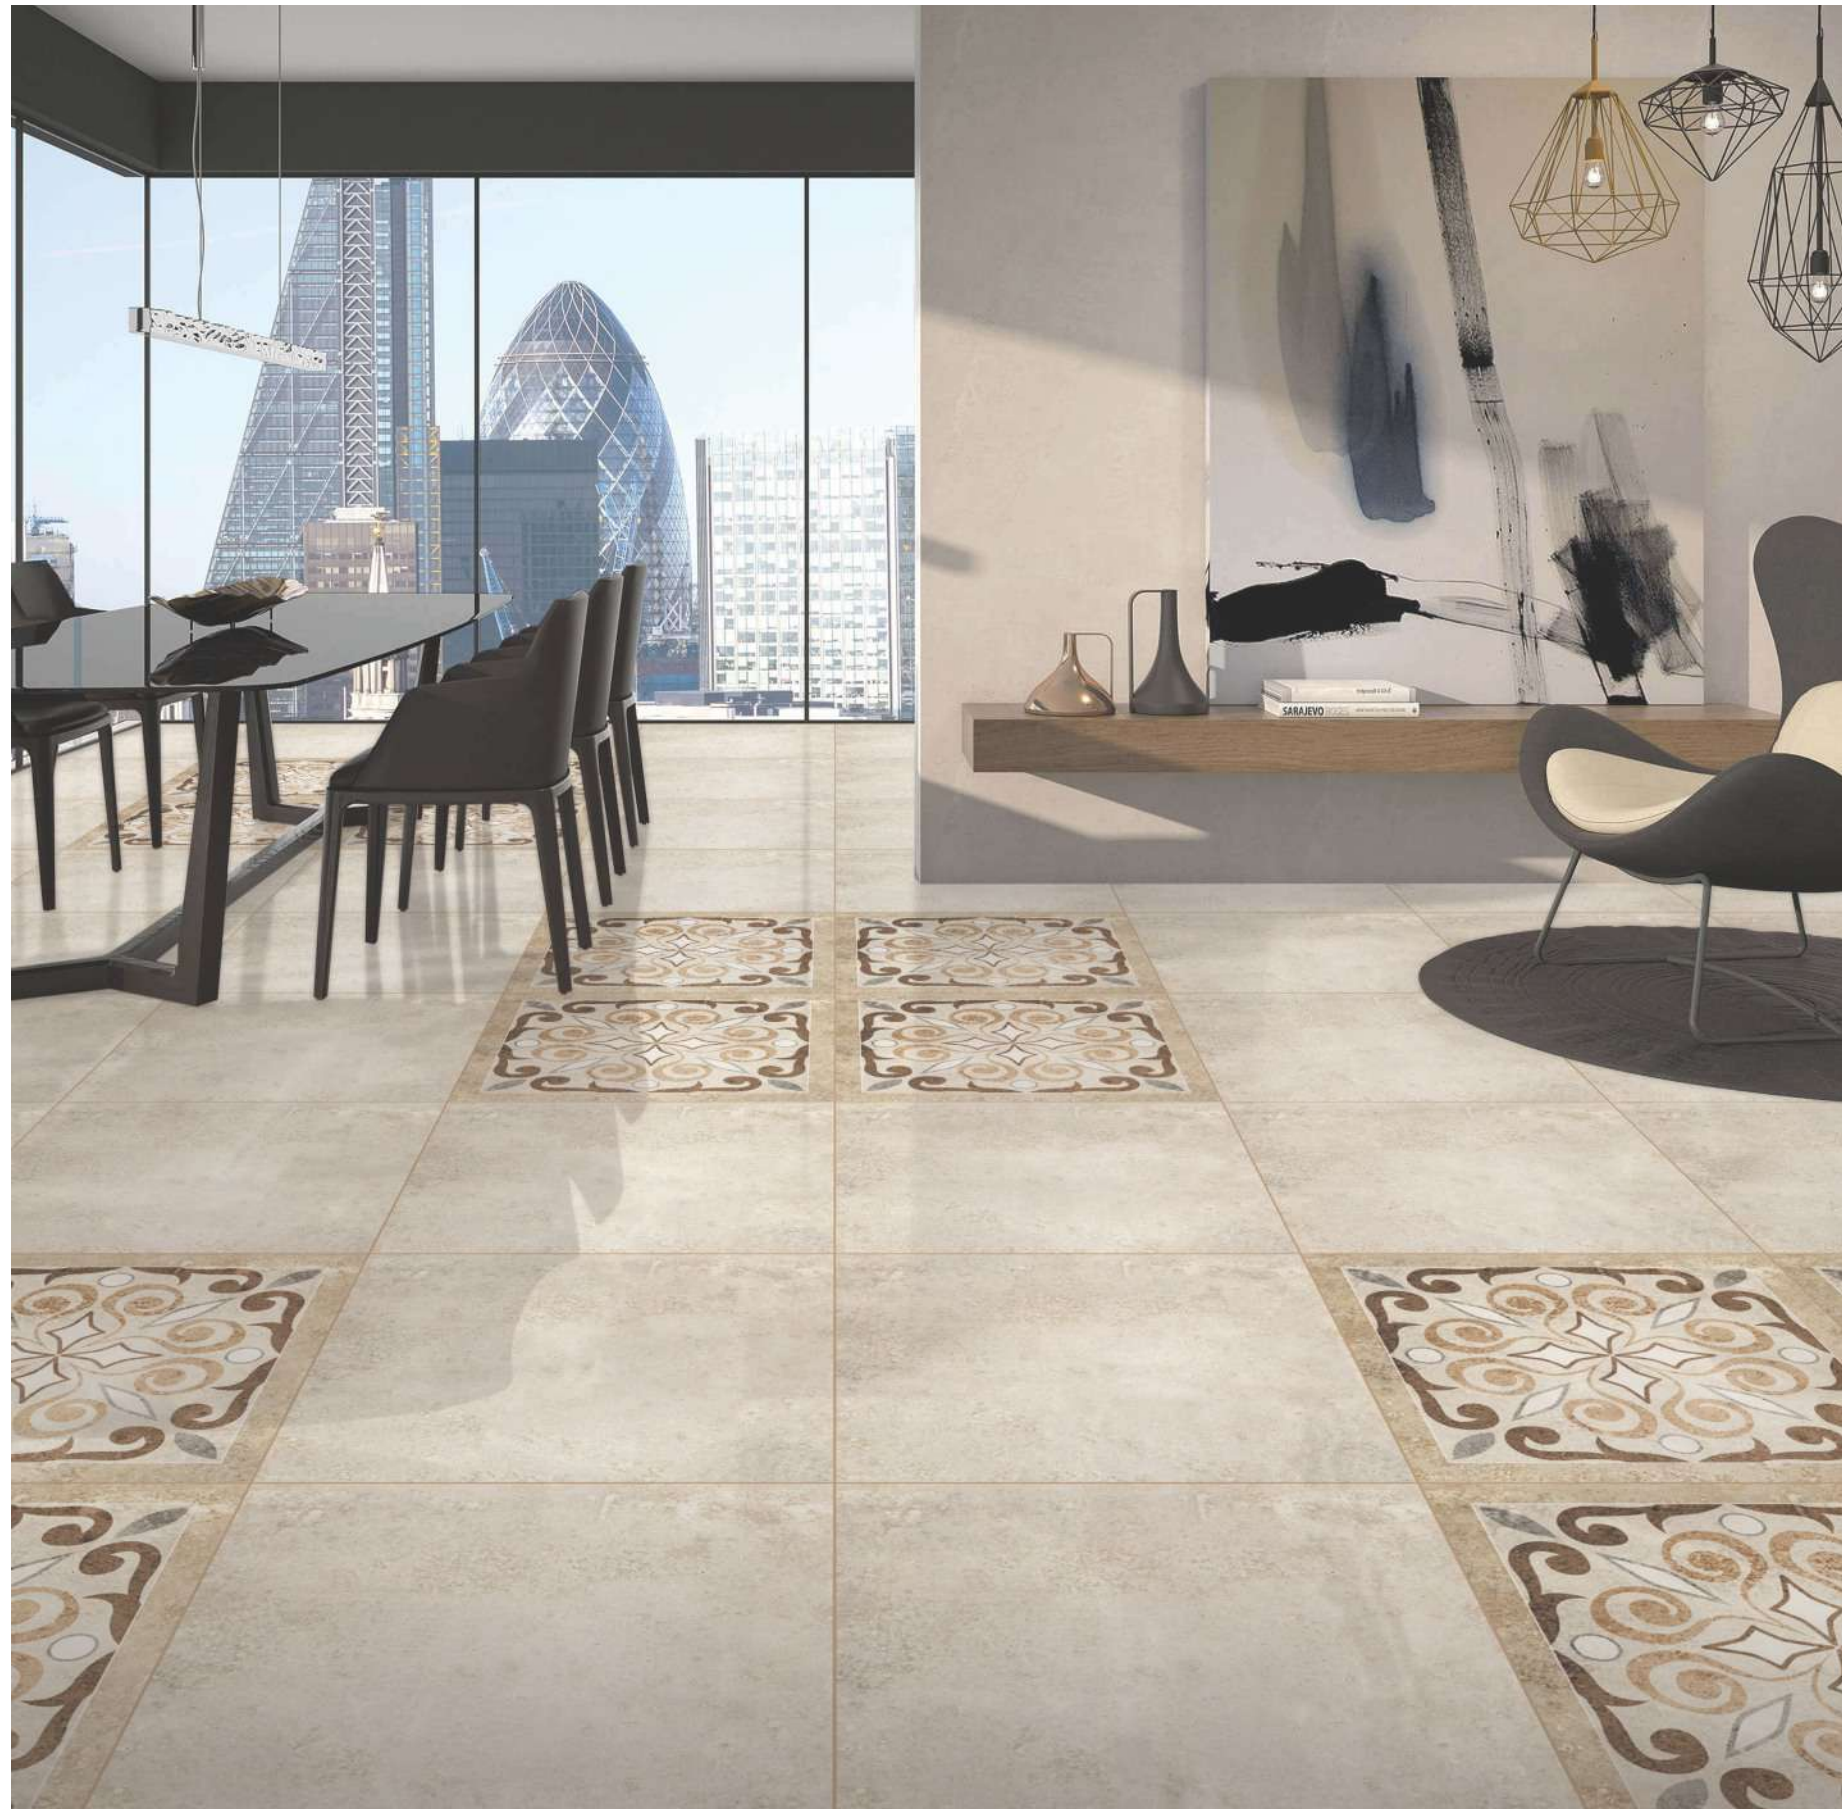

600x600mm

GLAZED VITRIFIED TILES