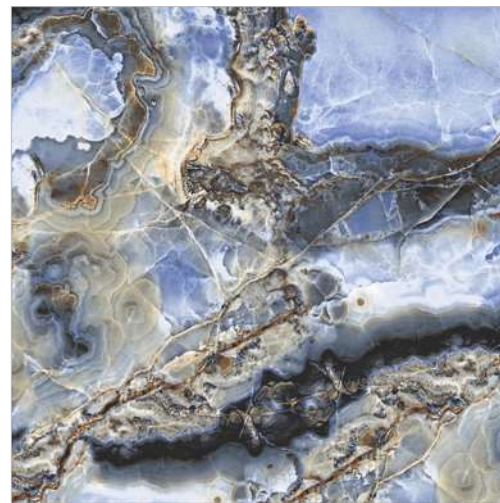

600x600mm

GLAZED VITRIFIED TILES

Finish
HIGH GLOSSY

ITALIA BLACK

ITALIA CHOCO

ELNA BROWN

KRZZY BLUE

JORDAN IVORY