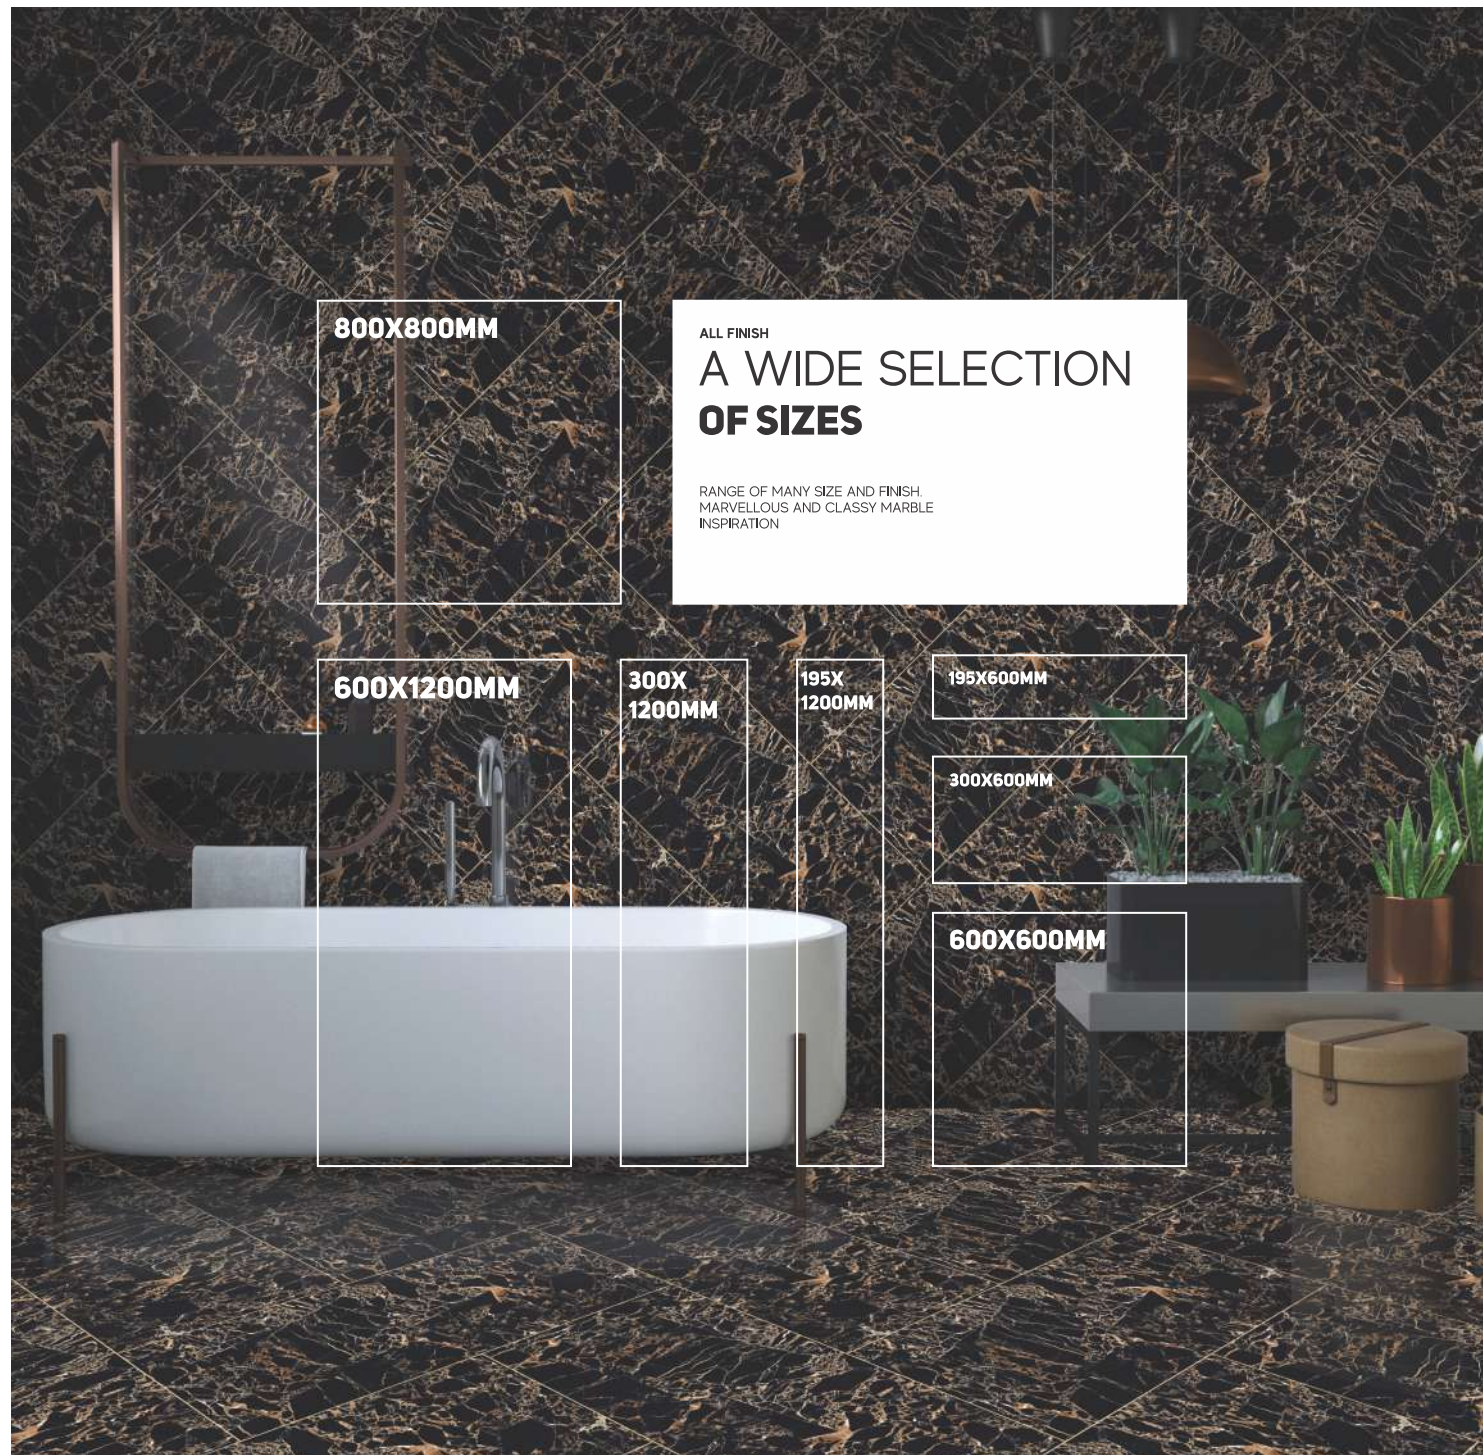

DIGITAL
GLAZED
VITRIFIED
TILES
600x1200mm
800x800mm
600x600mm