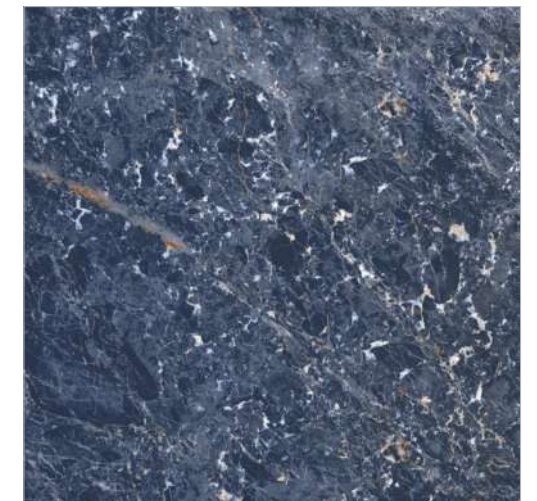

600x600mm

GLAZED VITRIFIED TILES

ALBARA BLACK

ALFA BLUE

ALFA BROWN

ELNA BLUE

ZED BLUE

AZZARO BLACK