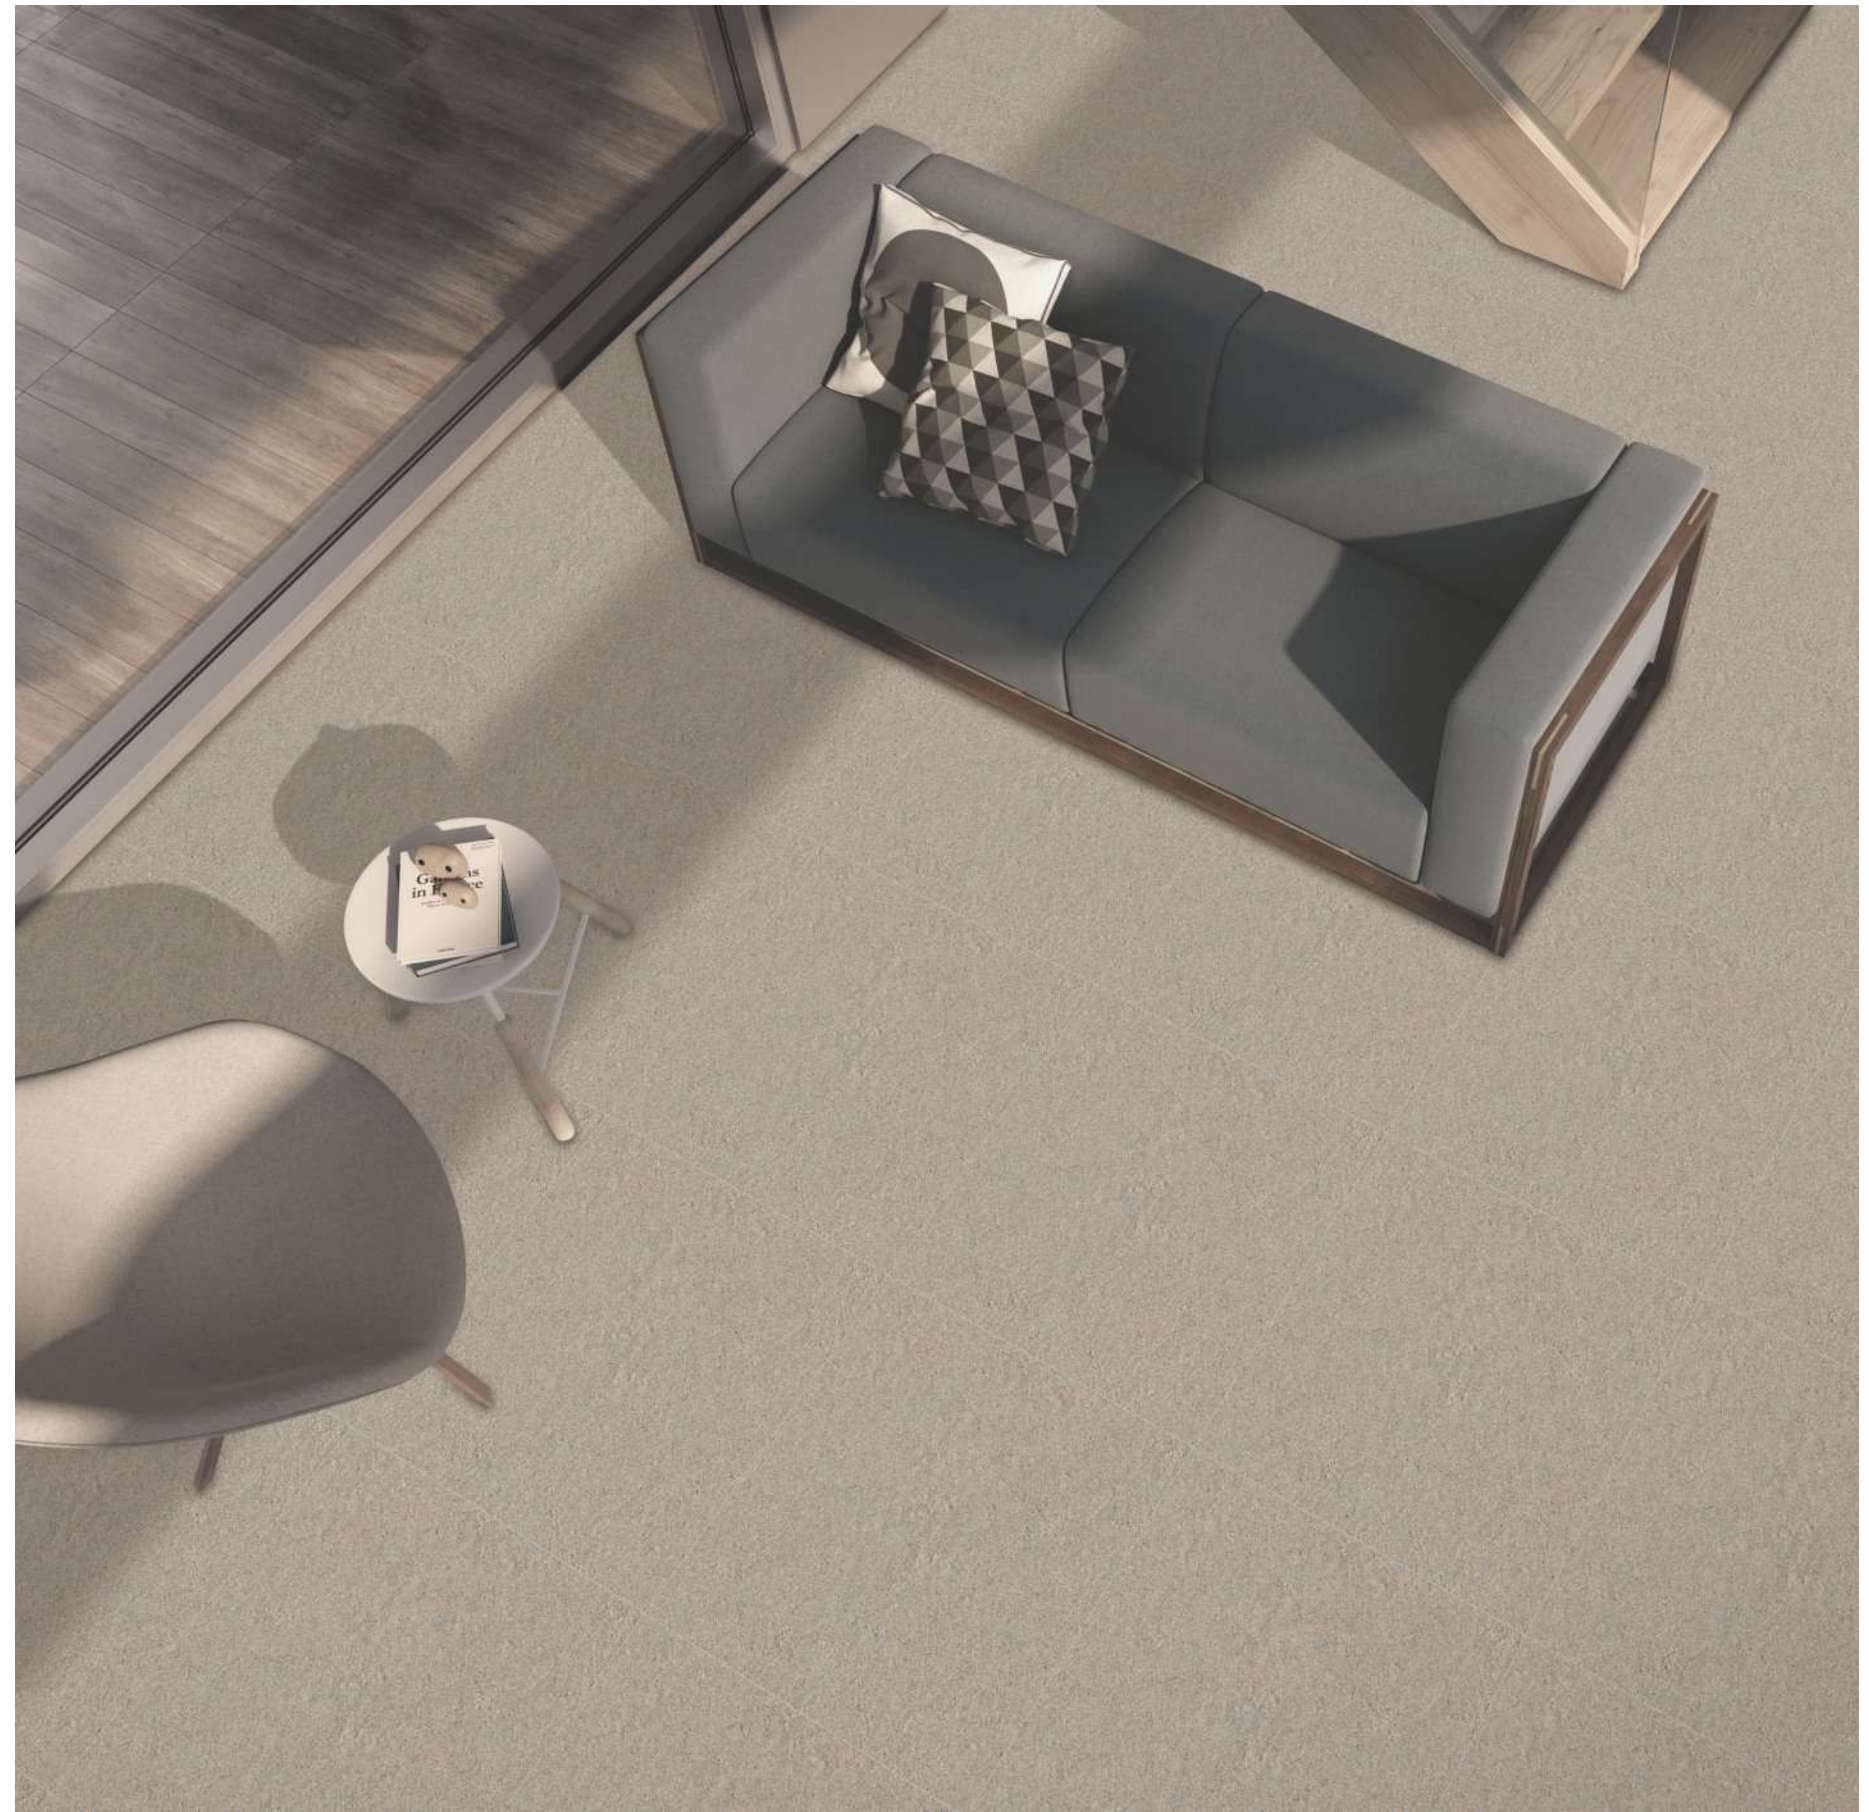

CANYON OAK BROWN

TOUCH WOOD GREY