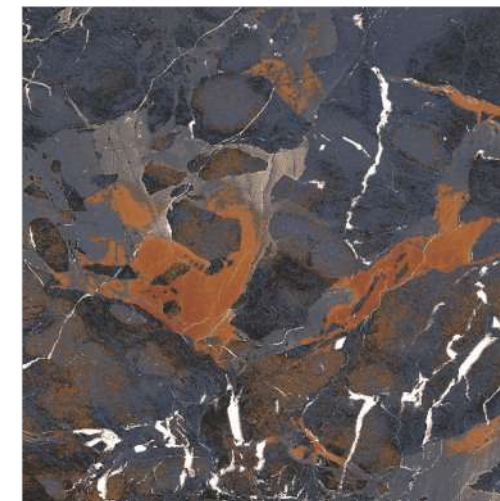

600x600mm

GLAZED VITRIFIED TILES

ALBARA BLACK

ALFA BLUE

ALFA BROWN

ELNA BLUE

ZED BLUE

AZZARO BLACK