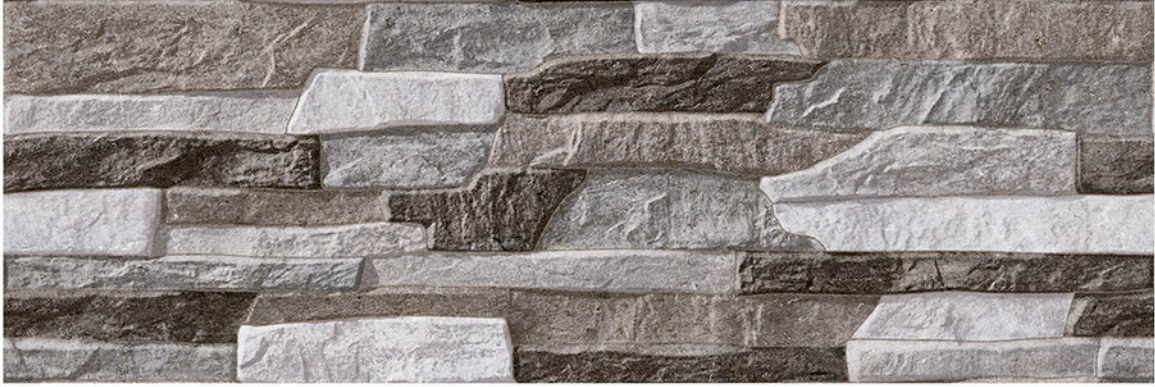

resistant to salts | eco sustainable | fire proof | frost proof | random design

Finish: **Matt**

8541