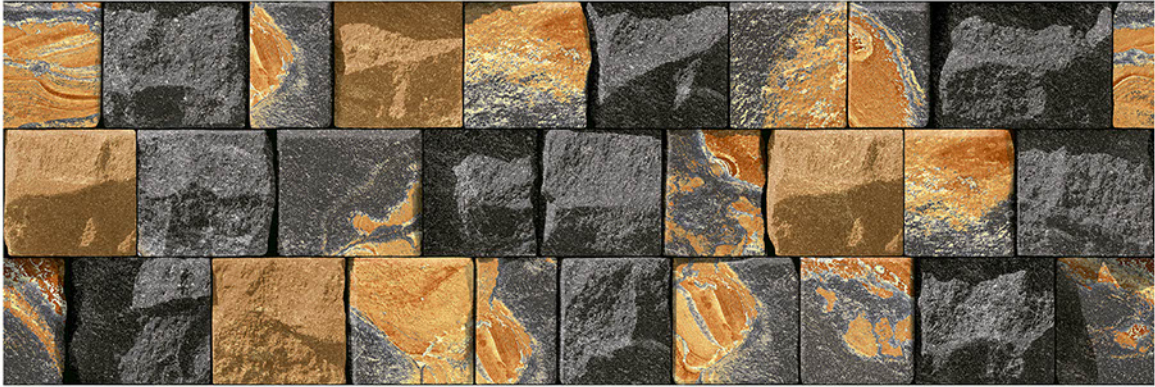

Finish: **Matt**

8513

DIGITAL 200x
WALL TILES 600mm

resistant to salts | eco sustainable | fire proof | frost proof | random design

Finish: **Matt**

8514

DIGITAL 200x
WALL TILES 600mm

resistant to salts | eco sustainable | fire proof | frost proof | random design