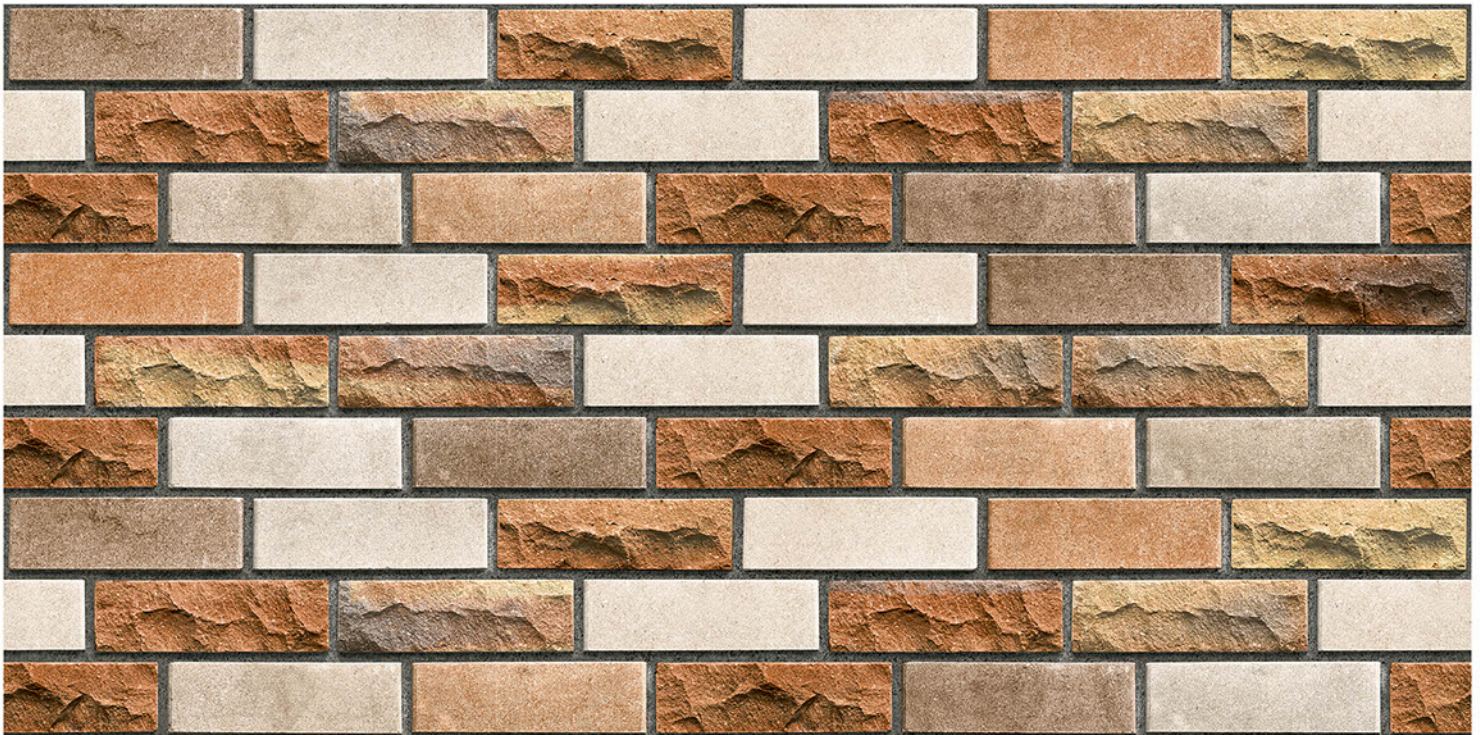

DIGITAL 200x
WALL TILES 600mm