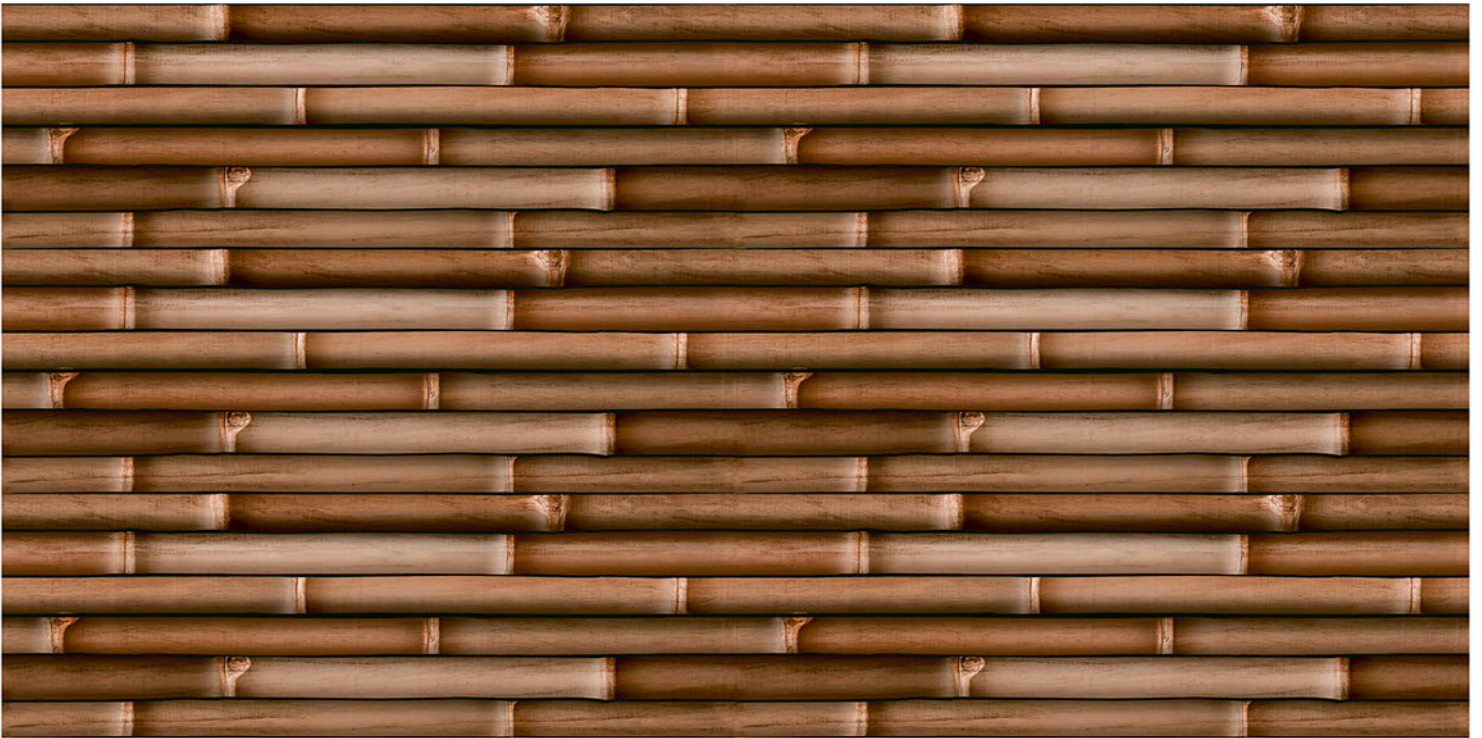

DIGITAL 200x
WALL TILES 600mm