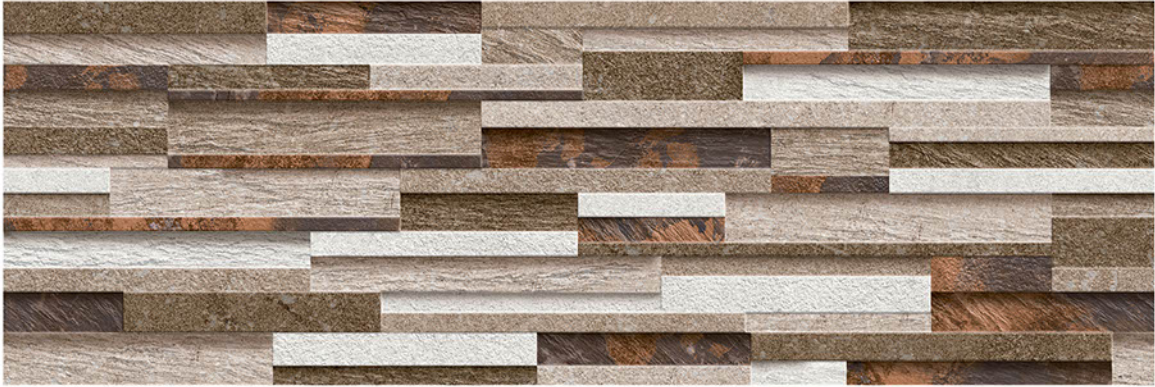

resistant to salts | eco sustainable | fire proof | frost proof | random design

Finish: **Matt**

8535