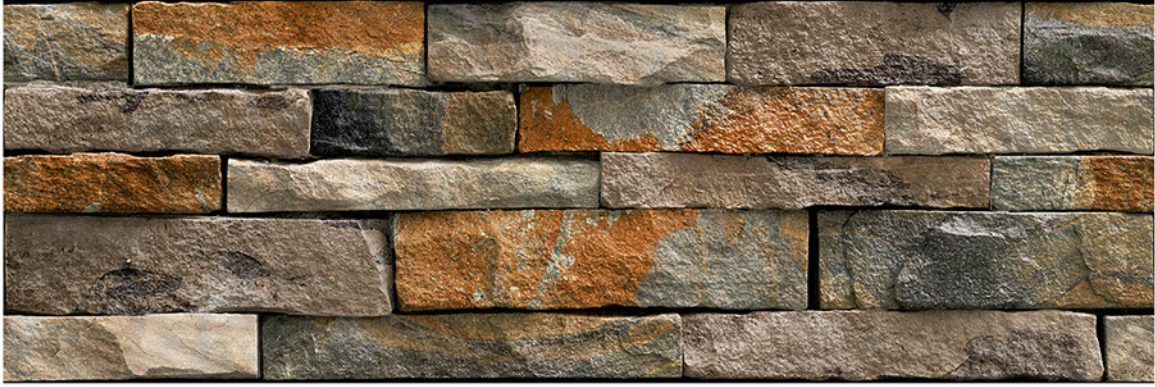

Finish: **Matt**

8539

DIGITAL 200x
WALL TILES 600mm

resistant to salts | eco sustainable | fire proof | frost proof | random design

Finish: **Matt**

8540

DIGITAL 200x
WALL TILES 600mm

resistant to salts | eco sustainable | fire proof | frost proof | random design