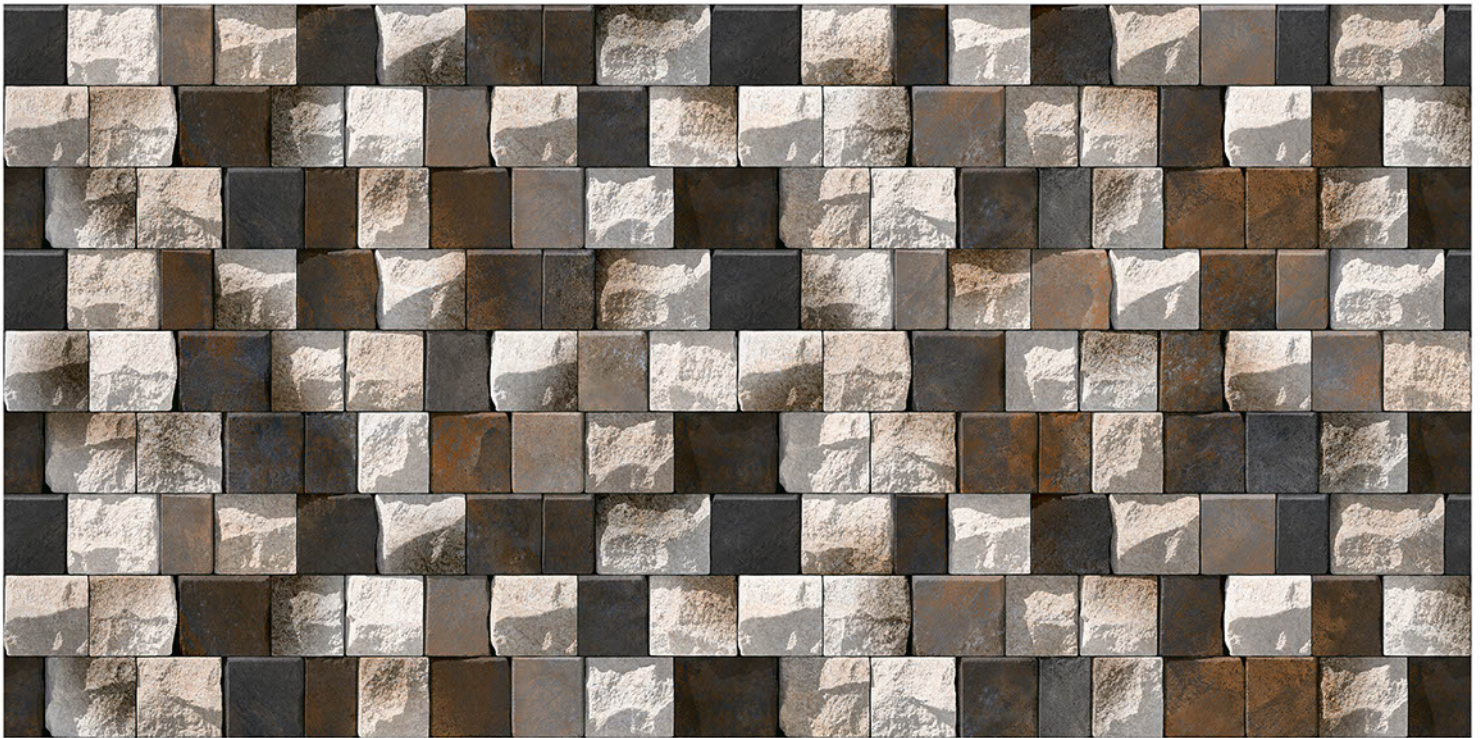

DIGITAL 200x
WALL TILES 600mm