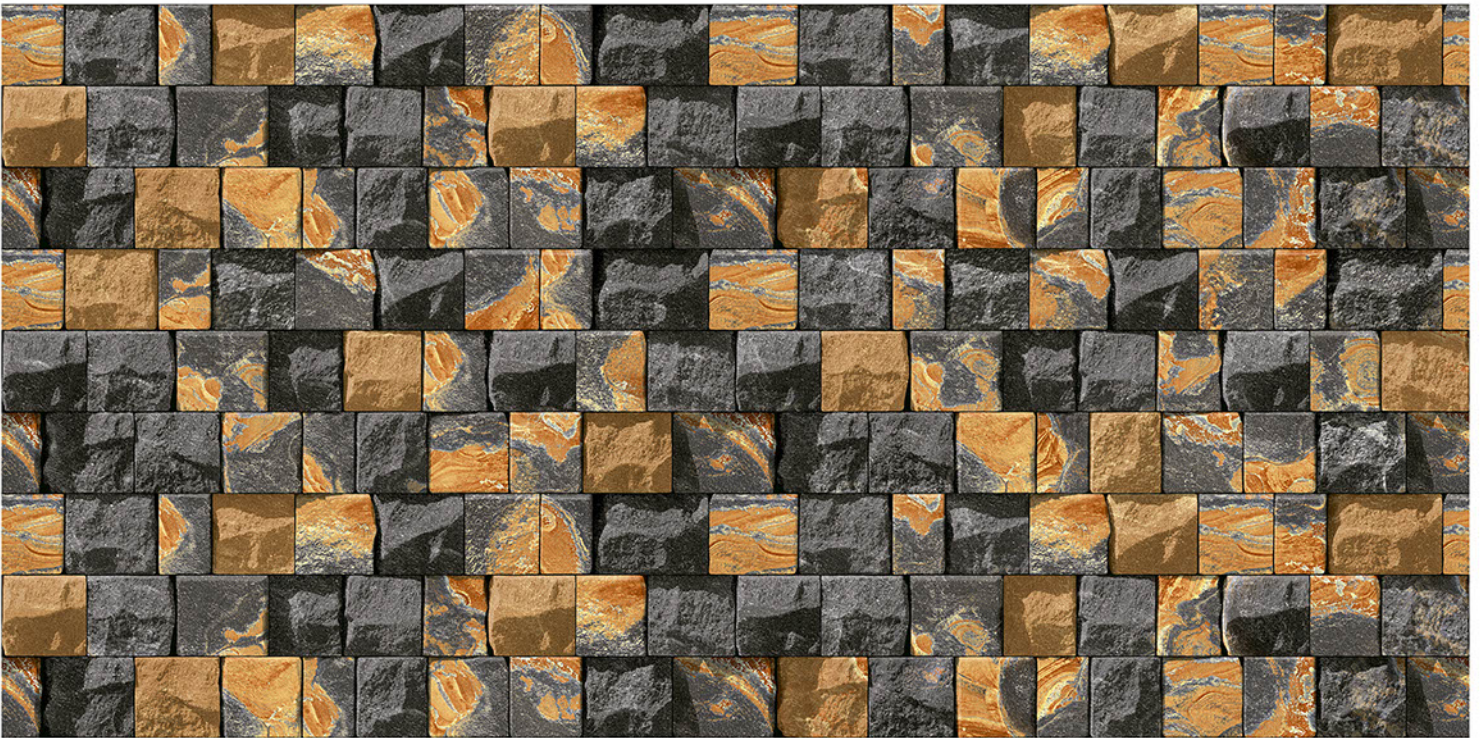

DIGITAL 200x
WALL TILES 600mm