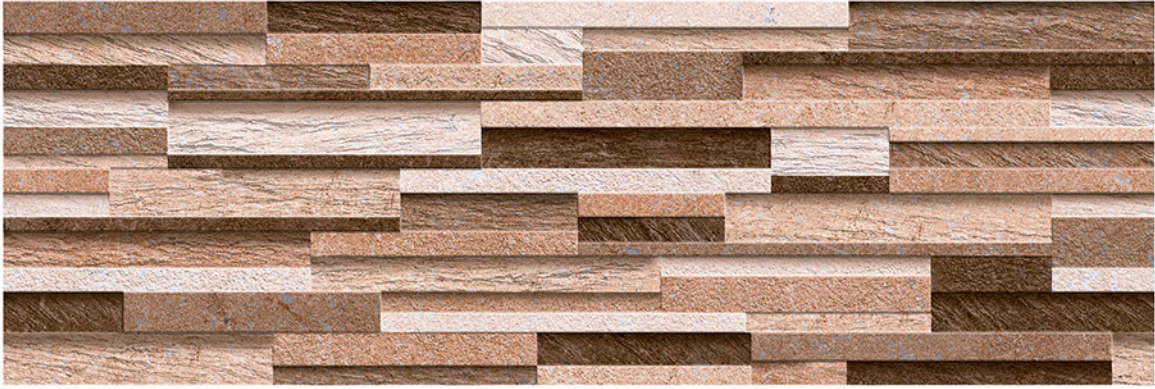

resistant to salts | eco sustainable | fire proof | frost proof | random design

Finish: **Matt**

8527