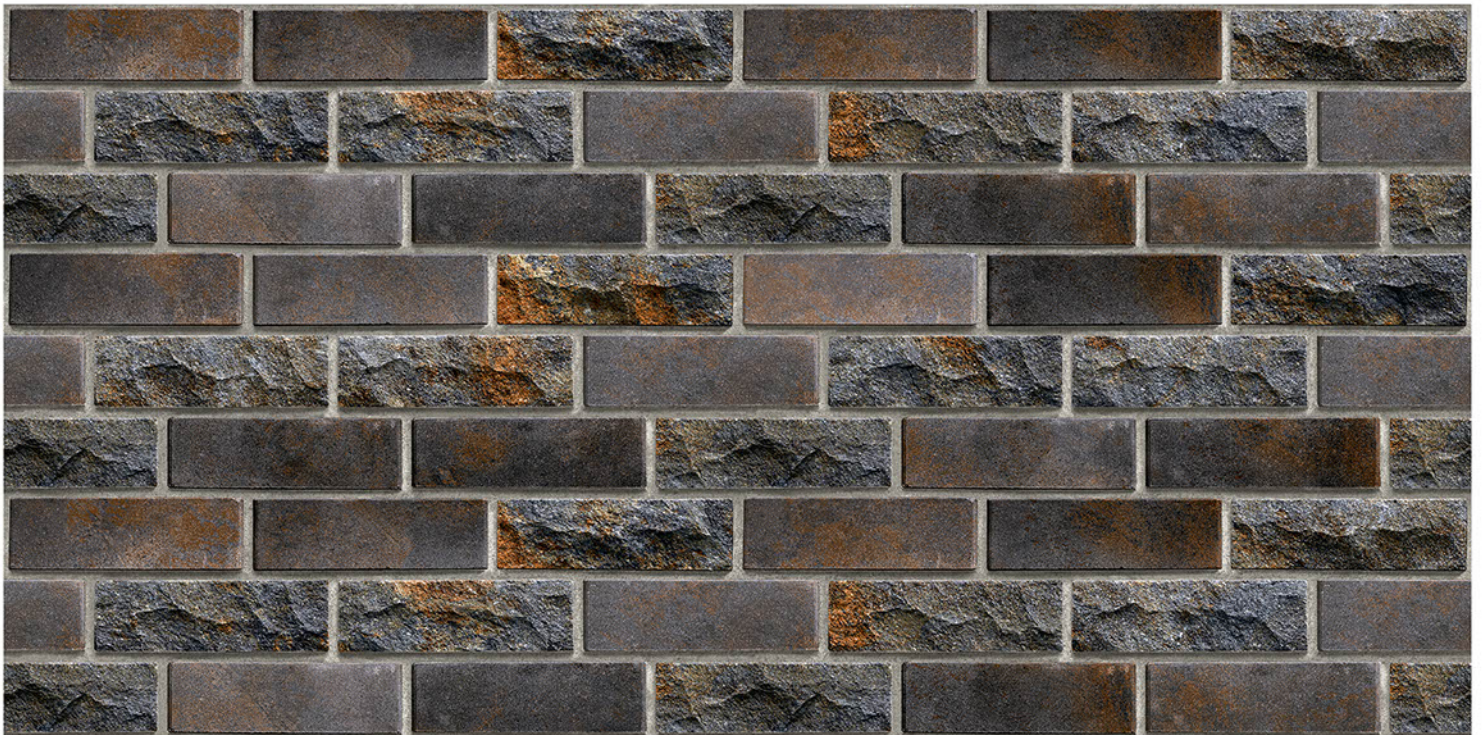

DIGITAL 200x
WALL TILES 600mm