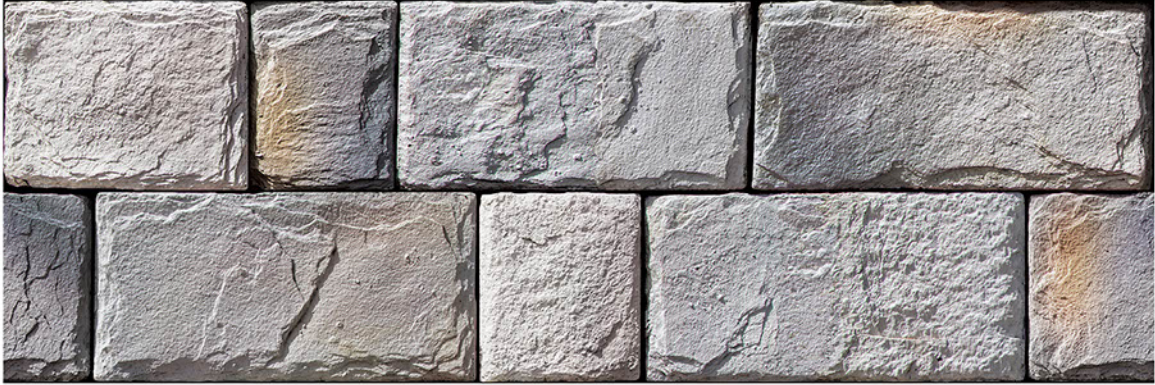

resistant to salts | eco sustainable | fire proof | frost proof | random design

Finish: **Matt**

8552