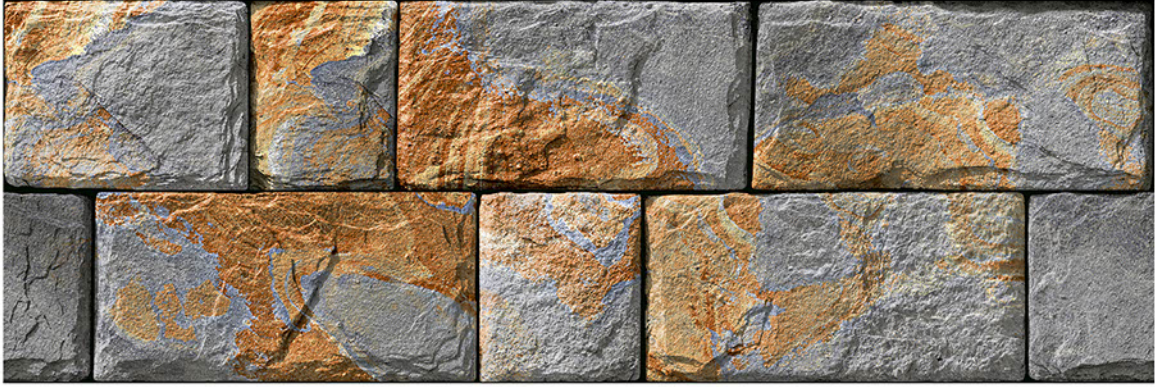

Finish: **Matt**

8547

DIGITAL 200x
WALL TILES 600mm

resistant to salts | eco sustainable | fire proof | frost proof | random design

Finish: **Matt**

8548

DIGITAL 200x
WALL TILES 600mm

resistant to salts | eco sustainable | fire proof | frost proof | random design