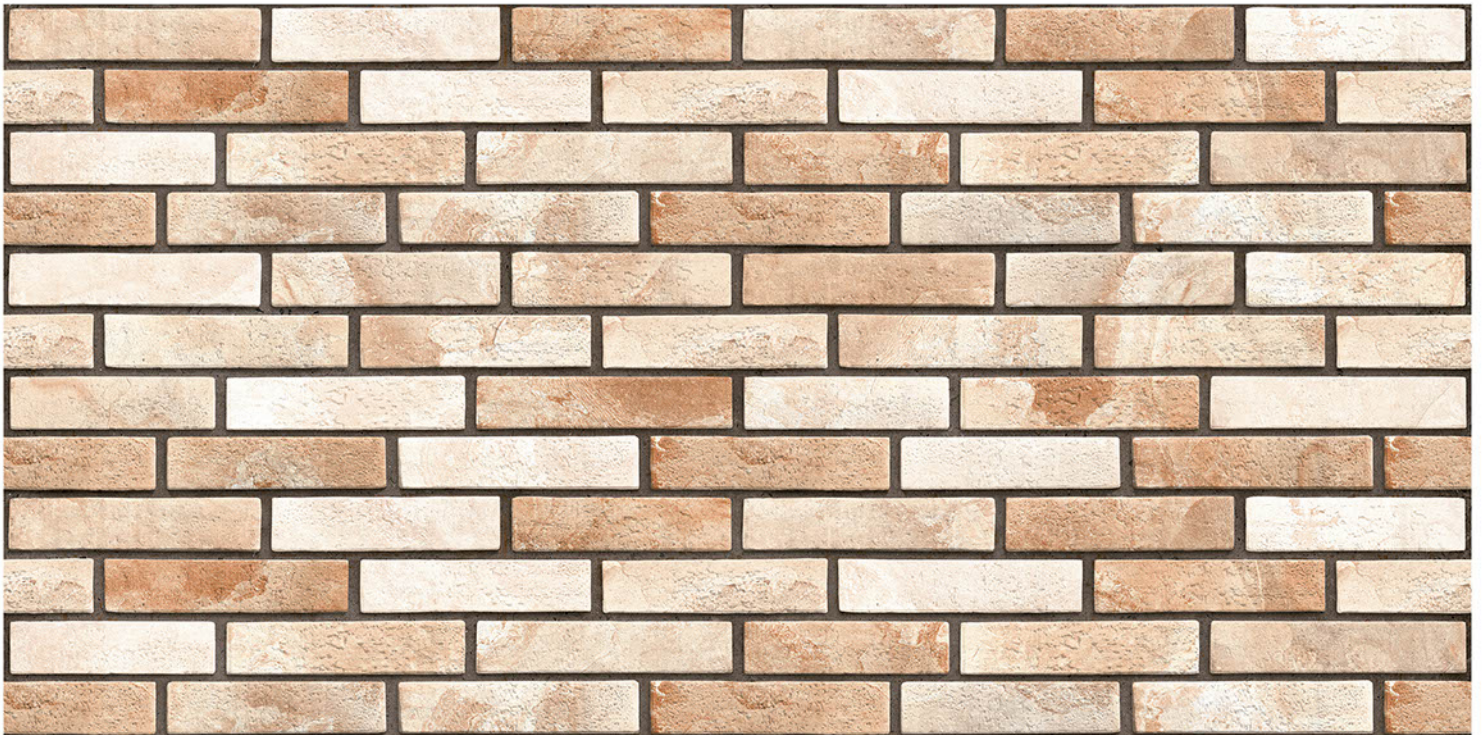

DIGITAL 200x
WALL TILES 600mm