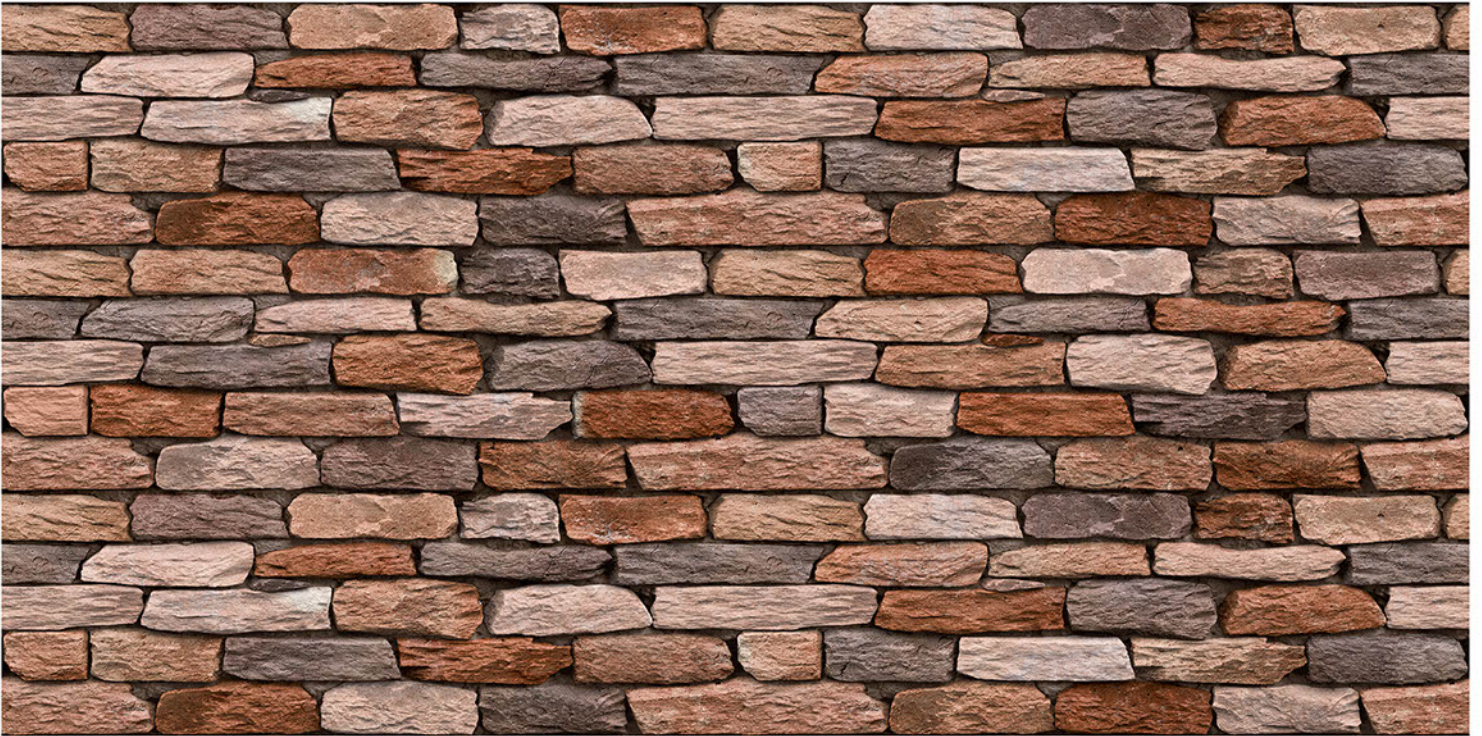

Finish: **Matt**

8555

DIGITAL 200x
WALL TILES 600mm

resistant to salts | eco sustainable | fire proof | frost proof | random design

Finish: **Matt**

8556

DIGITAL 200x
WALL TILES 600mm

resistant to salts | eco sustainable | fire proof | frost proof | random design