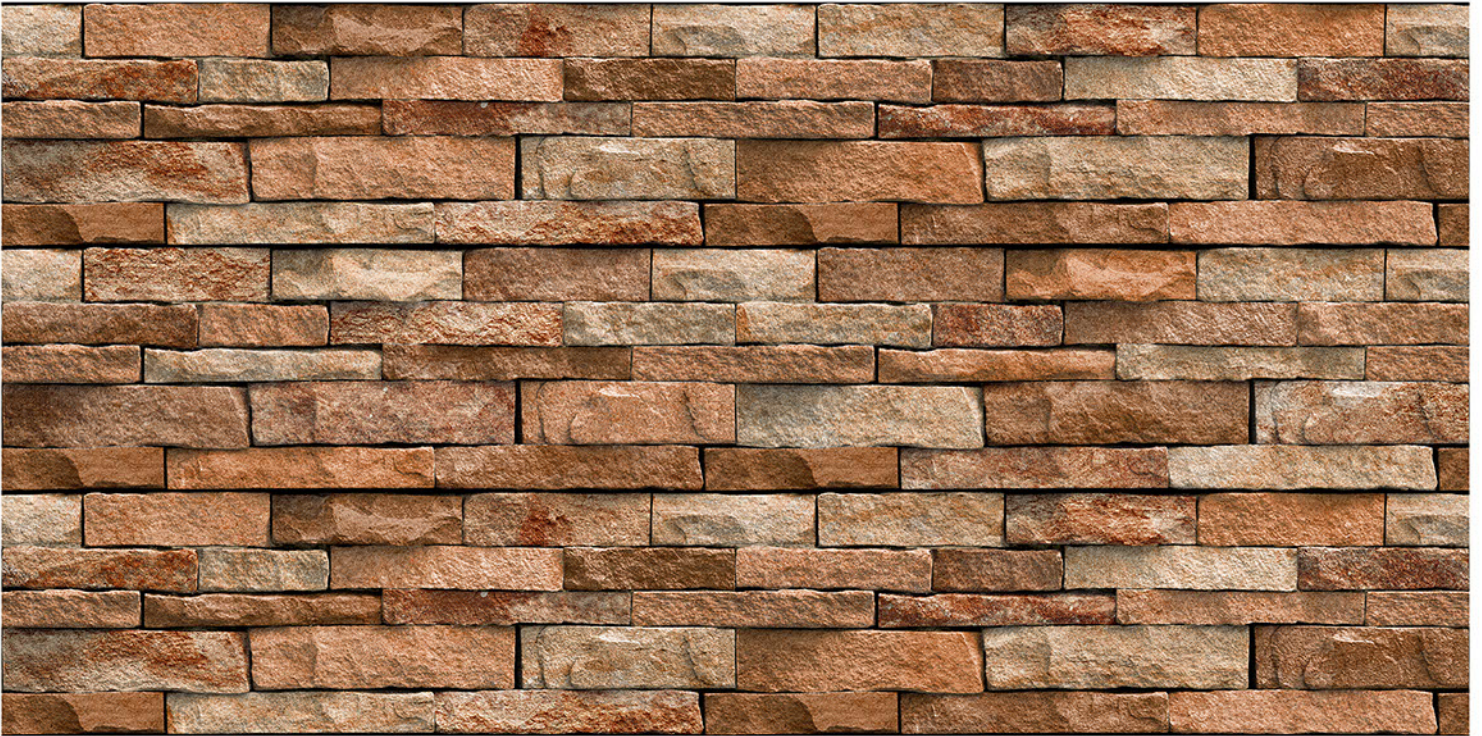

DIGITAL 200x
WALL TILES 600mm