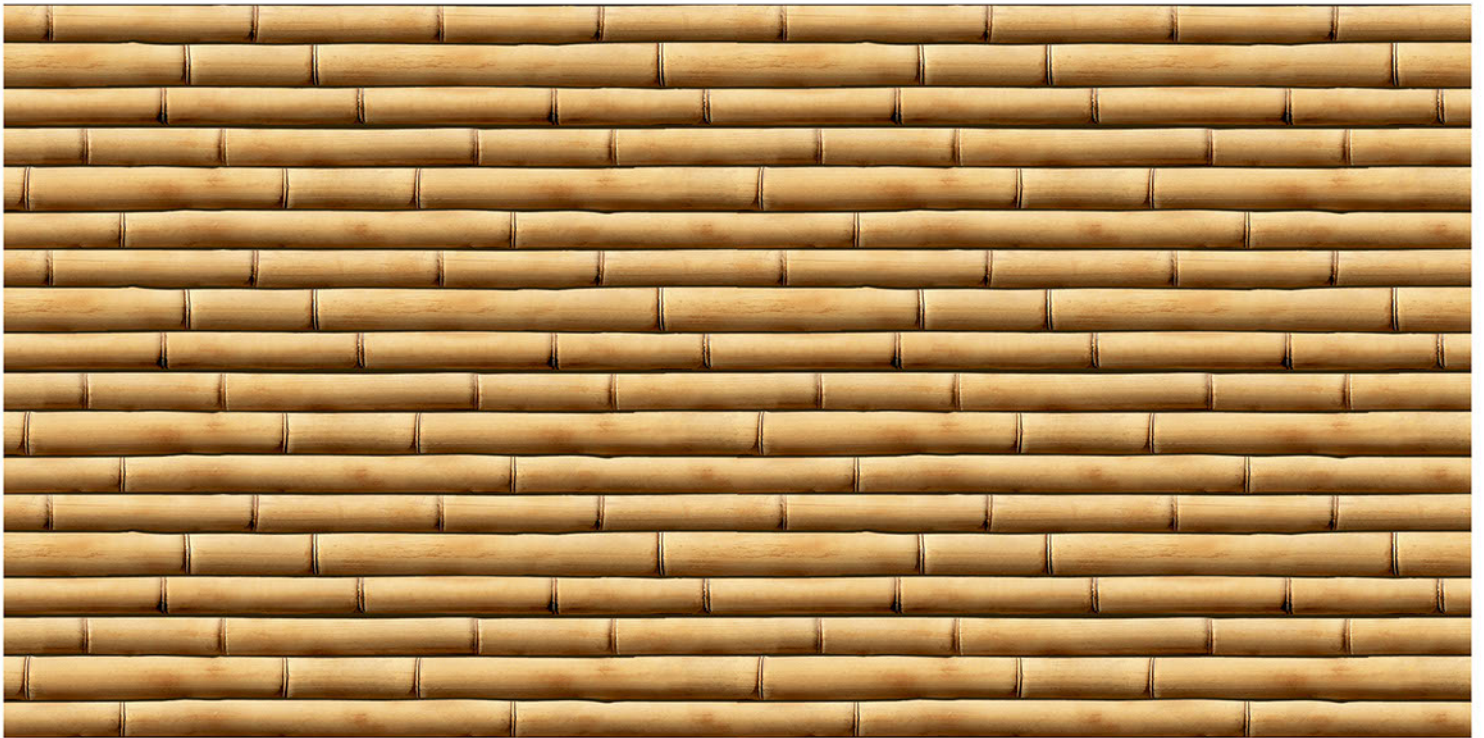

DIGITAL 200x
WALL TILES 600mm