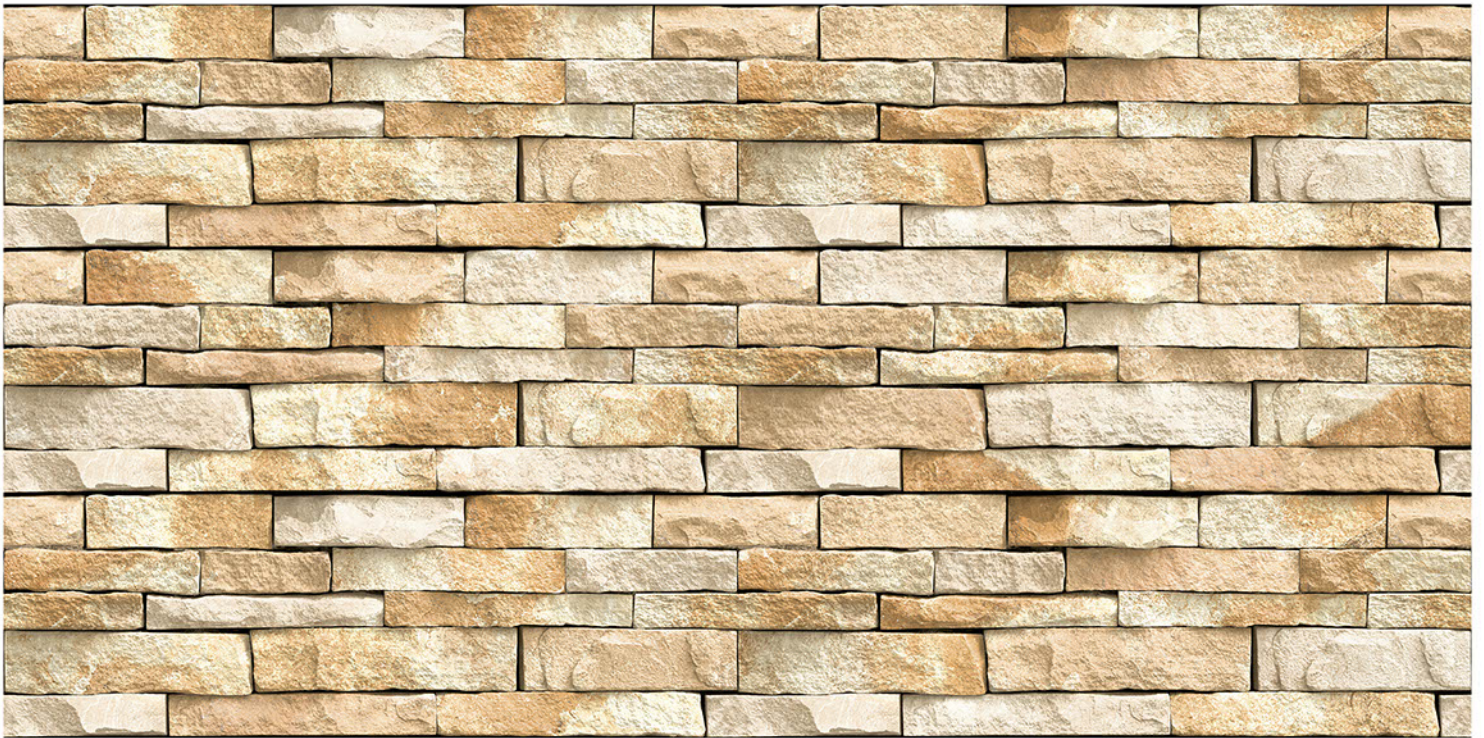

DIGITAL 200x
WALL TILES 600mm