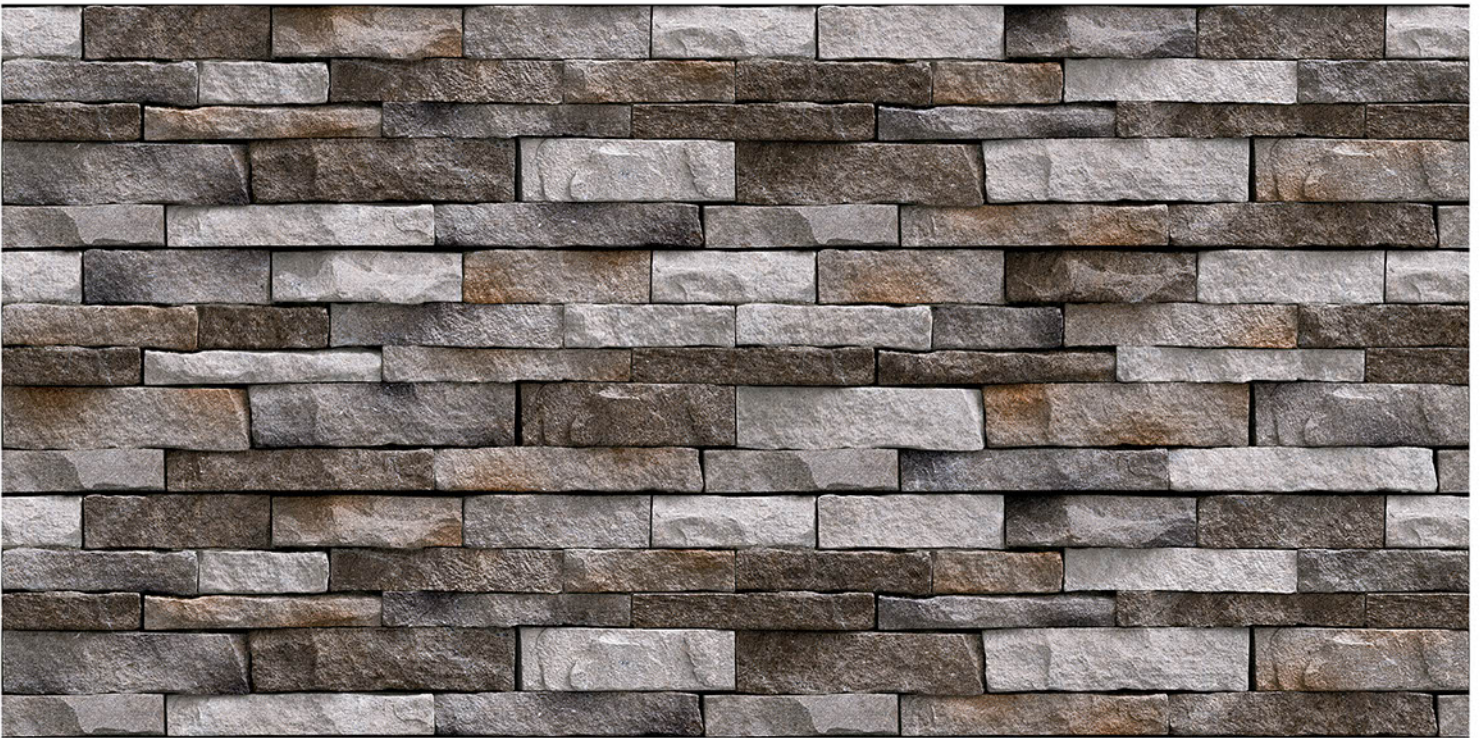

DIGITAL 200x
WALL TILES 600mm