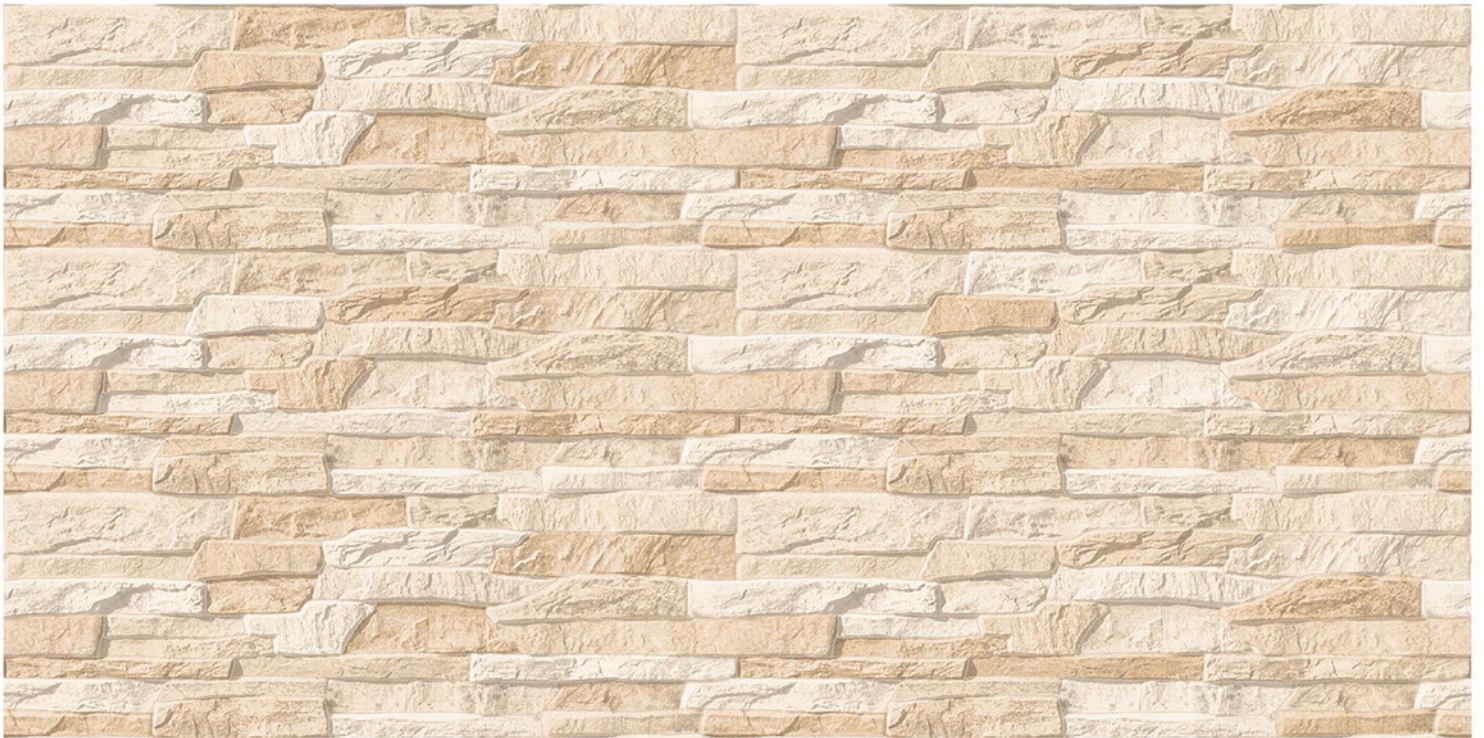

DIGITAL 200x
WALL TILES 600mm