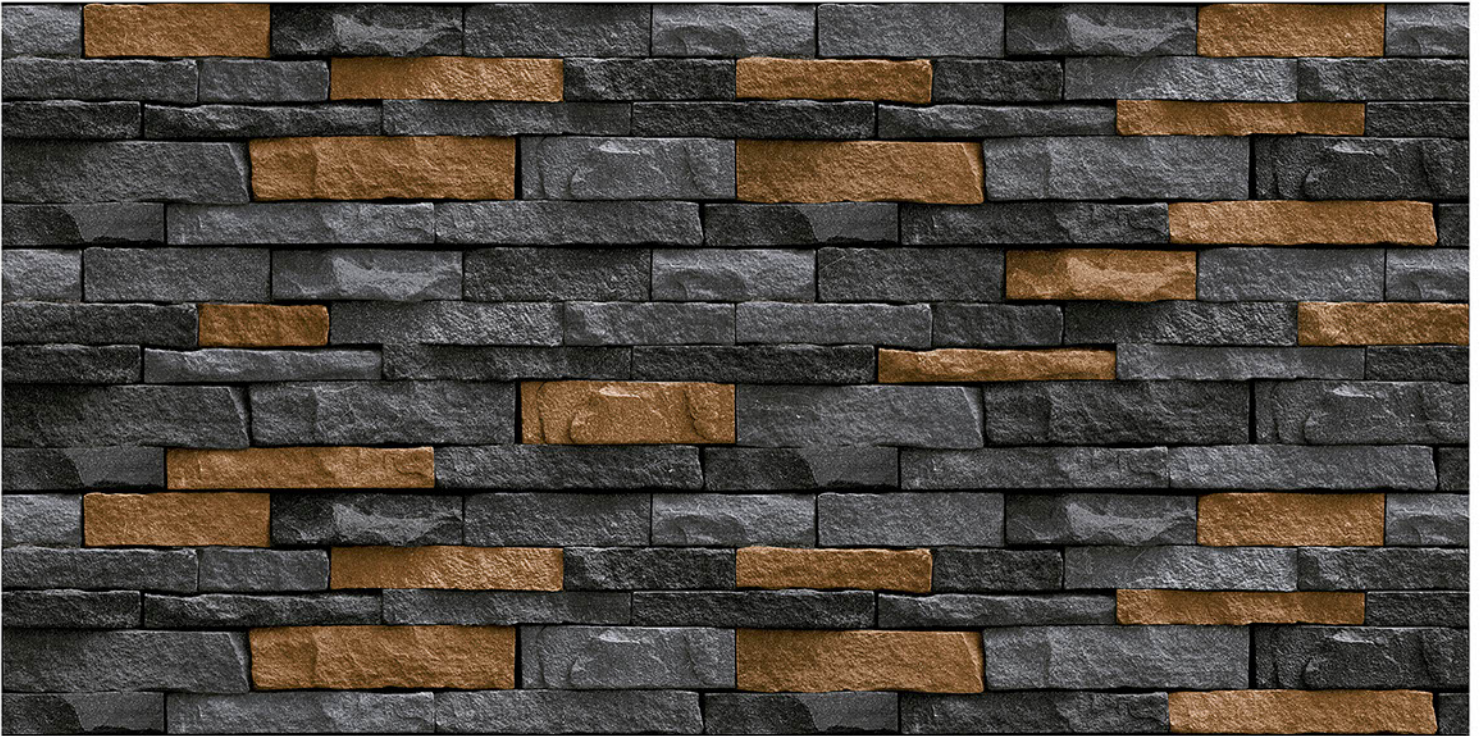

DIGITAL 200x
WALL TILES 600mm