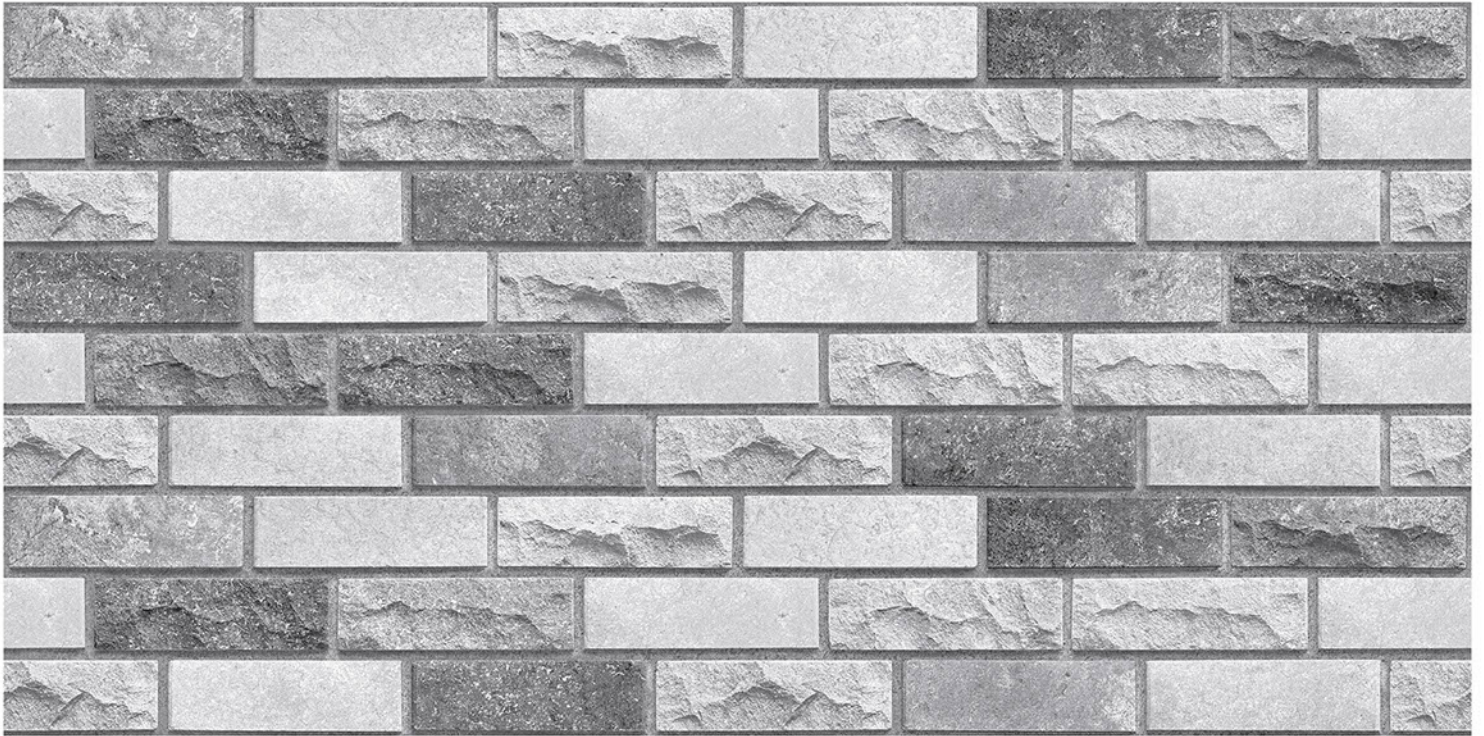

Finish: **Matt**

8507

DIGITAL 200x
WALL TILES 600mm

resistant to salts | eco sustainable | fire proof | frost proof | random design

Finish: **Matt**

8508

DIGITAL 200x
WALL TILES 600mm

resistant to salts | eco sustainable | fire proof | frost proof | random design