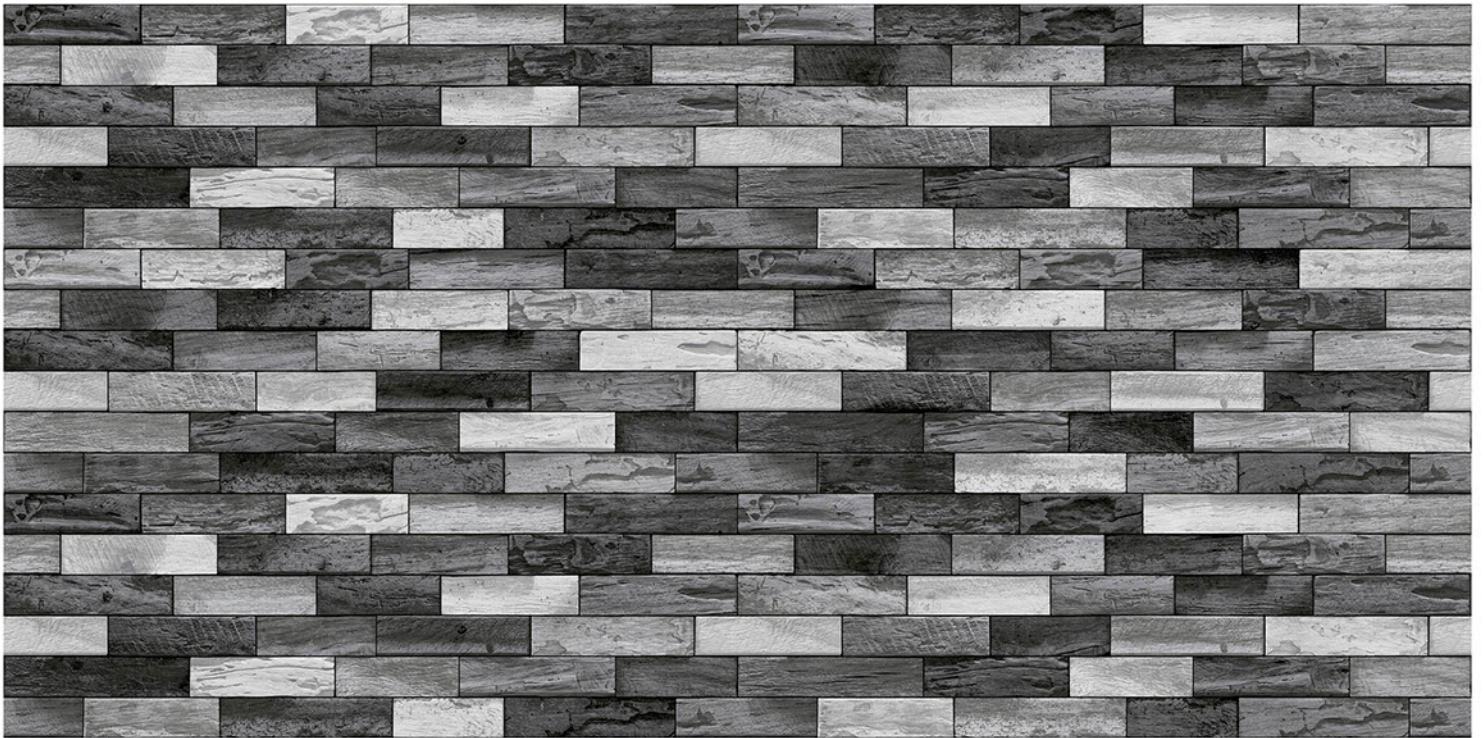

DIGITAL 200x
WALL TILES 600mm